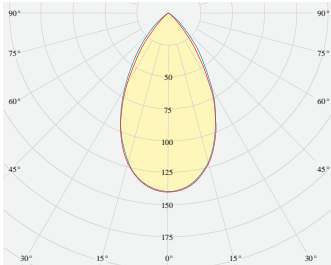

MINIAX PENDANT

Product code: MiniaX P STA PWE.XXX BBK B000 D050 W16 827
L1680 FO EU / PH

MOUNTING	Pendant
TYPE	Start module
CCT	2700K
CRI	CRI 80+
COLOR CONSISTENCY	3-Step MacAdam
LUMINOUS FLUX	Luminaire: 3571 Lm Light Source: 4392 Lm
EFFICACY	Luminaire: 117 Lm/W Light Source: 162 Lm/W
LIFETIME	L90B10 60.000h

CONTROL	no dim
----------------	--------

LUMINAIRE POWER	30.52 W
INPUT VOLTAGE	220-240 VAC 50/60 Hz Integrated driver

LIGHT DIFFUSION	50°
HOUSING	Housing Color: White Baffle Color: Baffle Black
IP CLASS	IP20 ingress protection
OTHER DETAILS	Suspension length 2m (6.5') Lead cable 2m (6.5'), transparent

DIMENSIONS	Width: 36 mm / 1.43" Height: 58 mm / 2.29" Length: 1684 mm / 5.5'
-------------------	---

Possible allowed deviation of optical and electrical values are ±15%. Allowed measurement uncertainty ±7%.
All values in datasheet are for reference only and customers should take these values on their own risk. HOLECTRON reserves the right for changes without prior notice.