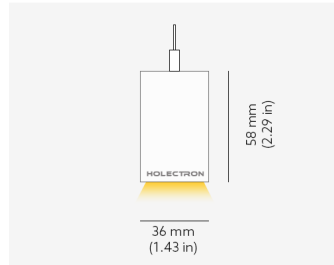

MINIAX PENDANT

Product code: MiniaX P STA PWE.XXX BBK B000 D050 W16 827
L1680 FO EU / PH

MOUNTING	Pendant
TYPE	Start module
CCT	2700K
CRI	CRI 80+
COLOR CONSISTENCY	3-Step MacAdam
LUMINOUS FLUX	Luminaire: 3571 Lm Light Source: 4392 Lm
EFFICACY	Luminaire: 117 Lm/W Light Source: 162 Lm/W
LIFETIME	L90B10 60.000h

CONTROL	no dim
----------------	--------

LUMINAIRE POWER	30.52 W
INPUT VOLTAGE	220-240 VAC 50/60 Hz Integrated driver

LIGHT DIFFUSION	50°
HOUSING	Housing Color: White Baffle Color: Baffle Black
IP CLASS	IP20 ingress protection
OTHER DETAILS	Suspension length 2m (6.5') Lead cable 2m (6.5'), transparent

DIMENSIONS	Width: 36 mm / 1.43" Height: 58 mm / 2.29" Length: 1684 mm / 5.5'
-------------------	---

Possible allowed deviation of optical and electrical values are ±15%. Allowed measurement uncertainty ±7%.
All values in datasheet are for reference only and customers should take these values on their own risk. HOLECTRON reserves the right for changes without prior notice.