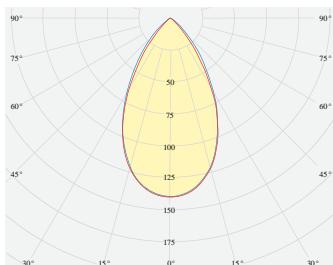

## MINIAX PENDANT

Product code: MiniaX P STA PWE.XXX BBK B000 D050 W16 827  
L1400 FO EU / PH

<b>MOUNTING</b>	Pendant
<b>TYPE</b>	Start module
<b>CCT</b>	2700K
<b>CRI</b>	CRI 80+
<b>COLOR CONSISTENCY</b>	3-Step MacAdam
<b>LUMINOUS FLUX</b>	Luminaire: 2976 Lm Light Source: 3660 Lm
<b>EFFICACY</b>	Luminaire: 116 Lm/W Light Source: 162 Lm/W
<b>LIFETIME</b>	L90B10 60.000h

<b>CONTROL</b>	no dim
----------------	--------

<b>LUMINAIRE POWER</b>	25.72 W
<b>INPUT VOLTAGE</b>	220-240 VAC 50/60 Hz Integrated driver

<b>LIGHT DIFFUSION</b>	50°
<b>HOUSING</b>	Housing Color: White Baffle Color: Baffle Black
<b>IP CLASS</b>	IP20 ingress protection
<b>OTHER DETAILS</b>	Suspension length 2m (6.5') Lead cable 2m (6.5'), transparent

<b>DIMENSIONS</b>	Width: 36 mm / 1.43" Height: 58 mm / 2.29" Length: 1404 mm / 4.6'
-------------------	-------------------------------------------------------------------------

---