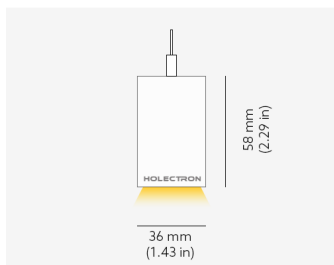

## MINIAX PENDANT

Product code: MiniaX P STA PWE.XXX BBK B000 D050 W16 827  
L1400 FO EU / PH

<b>MOUNTING</b>	Pendant
<b>TYPE</b>	Start module
<b>CCT</b>	2700K
<b>CRI</b>	CRI 80+
<b>COLOR CONSISTENCY</b>	3-Step MacAdam
<b>LUMINOUS FLUX</b>	Luminaire: 2976 Lm Light Source: 3660 Lm
<b>EFFICACY</b>	Luminaire: 116 Lm/W Light Source: 162 Lm/W
<b>LIFETIME</b>	L90B10 60.000h

<b>CONTROL</b>	no dim
----------------	--------

<b>LUMINAIRE POWER</b>	25.72 W
<b>INPUT VOLTAGE</b>	220-240 VAC 50/60 Hz Integrated driver

<b>LIGHT DIFFUSION</b>	50°
<b>HOUSING</b>	Housing Color: White Baffle Color: Baffle Black
<b>IP CLASS</b>	IP20 ingress protection
<b>OTHER DETAILS</b>	Suspension length 2m (6.5') Lead cable 2m (6.5'), transparent

<b>DIMENSIONS</b>	Width: 36 mm / 1.43" Height: 58 mm / 2.29" Length: 1404 mm / 4.6'
-------------------	-------------------------------------------------------------------------

---