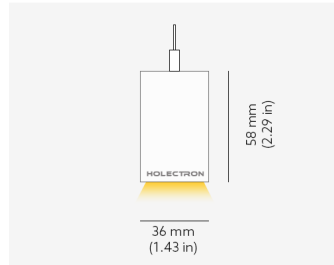

MINIAX PENDANT

Product code: MiniaX P STA PWE.XXX BBK B000 D050 W16 827
L1120 FO EU / PH

MOUNTING	Pendant
TYPE	Start module
CCT	2700K
CRI	CRI 80+
COLOR CONSISTENCY	3-Step MacAdam
LUMINOUS FLUX	Luminaire: 2380 Lm Light Source: 2928 Lm
EFFICACY	Luminaire: 113 Lm/W Light Source: 162 Lm/W
LIFETIME	L90B10 60.000h

CONTROL	no dim
----------------	--------

LUMINAIRE POWER	21.03 W
INPUT VOLTAGE	220-240 VAC 50/60 Hz Integrated driver

LIGHT DIFFUSION	50°
HOUSING	Housing Color: White Baffle Color: Baffle Black
IP CLASS	IP20 ingress protection
OTHER DETAILS	Suspension length 2m (6.5') Lead cable 2m (6.5'), transparent

DIMENSIONS	Width: 36 mm / 1.43" Height: 58 mm / 2.29" Length: 1124 mm / 3.7'
-------------------	---

Possible allowed deviation of optical and electrical values are ±15%. Allowed measurement uncertainty ±7%.
All values in datasheet are for reference only and customers should take these values on their own risk. HOLECTRON reserves the right for changes without prior notice.