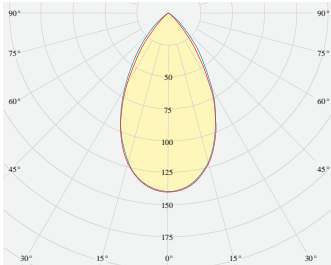

MINIAX PENDANT

Product code: MiniaX P STA PWE.XXX BBK B000 D050 W16 827
L1120 FO EU / PH

MOUNTING	Pendant
TYPE	Start module
CCT	2700K
CRI	CRI 80+
COLOR CONSISTENCY	3-Step MacAdam
LUMINOUS FLUX	Luminaire: 2380 Lm Light Source: 2928 Lm
EFFICACY	Luminaire: 113 Lm/W Light Source: 162 Lm/W
LIFETIME	L90B10 60.000h

CONTROL	no dim
----------------	--------

LUMINAIRE POWER	21.03 W
INPUT VOLTAGE	220-240 VAC 50/60 Hz Integrated driver

LIGHT DIFFUSION	50°
HOUSING	Housing Color: White Baffle Color: Baffle Black
IP CLASS	IP20 ingress protection
OTHER DETAILS	Suspension length 2m (6.5') Lead cable 2m (6.5'), transparent

DIMENSIONS	Width: 36 mm / 1.43" Height: 58 mm / 2.29" Length: 1124 mm / 3.7'
-------------------	---

Possible allowed deviation of optical and electrical values are ±15%. Allowed measurement uncertainty ±7%.
All values in datasheet are for reference only and customers should take these values on their own risk. HOLECTRON reserves the right for changes without prior notice.