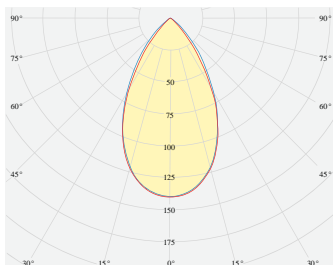

MINIAX PENDANT

Product code: MiniaX P STA PWE.XXX BBK B000 D050 W16 827
L0840 FO EU / PH

MOUNTING	Pendant
TYPE	Start module
CCT	2700K
CRI	CRI 80+
COLOR CONSISTENCY	3-Step MacAdam
LUMINOUS FLUX	Luminaire: 1785 Lm Light Source: 2196 Lm
EFFICACY	Luminaire: 112 Lm/W Light Source: 162 Lm/W
LIFETIME	L90B10 60.000h

CONTROL	no dim
----------------	--------

LUMINAIRE POWER	15.94 W
INPUT VOLTAGE	220-240 VAC 50/60 Hz Integrated driver

LIGHT DIFFUSION	50°
HOUSING	Housing Color: White Baffle Color: Baffle Black
IP CLASS	IP20 ingress protection
OTHER DETAILS	Suspension length 2m (6.5') Lead cable 2m (6.5'), transparent

DIMENSIONS	Width: 36 mm / 1.43" Height: 58 mm / 2.29" Length: 844 mm / 2.8'
-------------------	------------------------------------------------------------------------

Possible allowed deviation of optical and electrical values are ±15%. Allowed measurement uncertainty ±7%.
All values in datasheet are for reference only and customers should take these values on their own risk. HOLECTRON reserves the right for changes without prior notice.