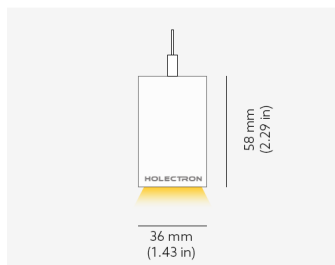

MINIAX PENDANT

Product code: MiniaX P STA PWE.XXX BBK B000 D050 W16 827
L0840 FO EU / PH

MOUNTING	Pendant
TYPE	Start module
CCT	2700K
CRI	CRI 80+
COLOR CONSISTENCY	3-Step MacAdam
LUMINOUS FLUX	Luminaire: 1785 Lm Light Source: 2196 Lm
EFFICACY	Luminaire: 112 Lm/W Light Source: 162 Lm/W
LIFETIME	L90B10 60.000h

CONTROL	no dim
----------------	--------

LUMINAIRE POWER	15.94 W
INPUT VOLTAGE	220-240 VAC 50/60 Hz Integrated driver

LIGHT DIFFUSION	50°
HOUSING	Housing Color: White Baffle Color: Baffle Black
IP CLASS	IP20 ingress protection
OTHER DETAILS	Suspension length 2m (6.5') Lead cable 2m (6.5'), transparent

DIMENSIONS	Width: 36 mm / 1.43" Height: 58 mm / 2.29" Length: 844 mm / 2.8'
-------------------	------------------------------------------------------------------------

Possible allowed deviation of optical and electrical values are ±15%. Allowed measurement uncertainty ±7%.
All values in datasheet are for reference only and customers should take these values on their own risk. HOLECTRON reserves the right for changes without prior notice.