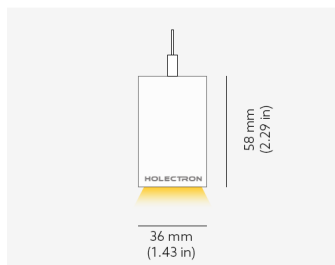

## MINIAX PENDANT

Product code: MiniaX P IND PWE.PWE BBK B280 D050 W23 835  
L1960 DA EU / PH

<b>MOUNTING</b>	Pendant
<b>TYPE</b>	Individual
<b>CCT</b>	3500K
<b>CRI</b>	CRI 80+
<b>COLOR CONSISTENCY</b>	3-Step MacAdam
<b>LUMINOUS FLUX</b>	Luminaire: 3753 Lm Light Source: 4616 Lm
<b>EFFICACY</b>	Luminaire: 130 Lm/W Light Source: 181 Lm/W
<b>LIFETIME</b>	L90B10 60.000h

<b>CONTROL</b>	DALI
----------------	------

<b>LUMINAIRE POWER</b>	28.8 W
<b>INPUT VOLTAGE</b>	220-240 VAC 50/60 Hz Integrated driver

<b>LIGHT DIFFUSION</b>	50°
<b>HOUSING</b>	Housing Color: White Baffle Color: Baffle Black Blackout Color: White 280 mm
<b>IP CLASS</b>	IP20 ingress protection
<b>OTHER DETAILS</b>	Suspension length 2m (6.5') Lead cable 2m (6.5'), transparent

<b>DIMENSIONS</b>	Width: 36 mm / 1.43" Height: 58 mm / 2.29" Length: 1967 mm / 6.5'
-------------------	---