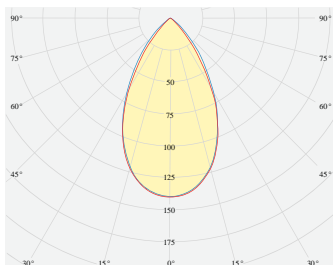

## MINIAX PENDANT

Product code: MiniaX P IND PWE.PWE BBK B280 D050 W23 835  
L1960 DA EU / PH

<b>MOUNTING</b>	Pendant
<b>TYPE</b>	Individual
<b>CCT</b>	3500K
<b>CRI</b>	CRI 80+
<b>COLOR CONSISTENCY</b>	3-Step MacAdam
<b>LUMINOUS FLUX</b>	Luminaire: 3753 Lm Light Source: 4616 Lm
<b>EFFICACY</b>	Luminaire: 130 Lm/W Light Source: 181 Lm/W
<b>LIFETIME</b>	L90B10 60.000h

<b>CONTROL</b>	DALI
----------------	------

<b>LUMINAIRE POWER</b>	28.8 W
<b>INPUT VOLTAGE</b>	220-240 VAC 50/60 Hz Integrated driver

<b>LIGHT DIFFUSION</b>	50°
<b>HOUSING</b>	Housing Color: White Baffle Color: Baffle Black Blackout Color: White 280 mm
<b>IP CLASS</b>	IP20 ingress protection
<b>OTHER DETAILS</b>	Suspension length 2m (6.5') Lead cable 2m (6.5'), transparent

<b>DIMENSIONS</b>	Width: 36 mm / 1.43" Height: 58 mm / 2.29" Length: 1967 mm / 6.5'
-------------------	---