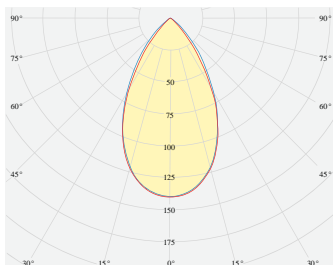

MINIAX PENDANT

Product code: MiniaX P IND PWE.PWE BBK B280 D050 W23 827
L1960 DA EU / PH

MOUNTING	Pendant
TYPE	Individual
CCT	2700K
CRI	CRI 80+
COLOR CONSISTENCY	3-Step MacAdam
LUMINOUS FLUX	Luminaire: 3564 Lm Light Source: 4384 Lm
EFFICACY	Luminaire: 124 Lm/W Light Source: 172 Lm/W
LIFETIME	L90B10 60.000h

CONTROL	DALI
----------------	------

LUMINAIRE POWER	28.8 W
INPUT VOLTAGE	220-240 VAC 50/60 Hz Integrated driver

LIGHT DIFFUSION	50°
HOUSING	Housing Color: White Baffle Color: Baffle Black Blackout Color: White 280 mm
IP CLASS	IP20 ingress protection
OTHER DETAILS	Suspension length 2m (6.5') Lead cable 2m (6.5'), transparent

DIMENSIONS	Width: 36 mm / 1.43" Height: 58 mm / 2.29" Length: 1967 mm / 6.5'
-------------------	---

Possible allowed deviation of optical and electrical values are ±15%. Allowed measurement uncertainty ±7%.
All values in datasheet are for reference only and customers should take these values on their own risk. HOLECTRON reserves the right for changes without prior notice.