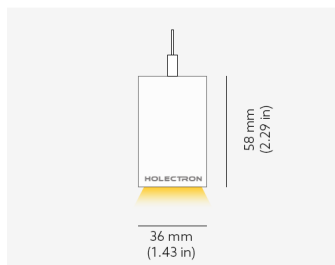

MINIAX PENDANT

Product code: MiniaX P IND PWE.PWE BBK B280 D050 W23 827
L1960 DA EU / PH

MOUNTING	Pendant
TYPE	Individual
CCT	2700K
CRI	CRI 80+
COLOR CONSISTENCY	3-Step MacAdam
LUMINOUS FLUX	Luminaire: 3564 Lm Light Source: 4384 Lm
EFFICACY	Luminaire: 124 Lm/W Light Source: 172 Lm/W
LIFETIME	L90B10 60.000h

CONTROL	DALI
----------------	------

LUMINAIRE POWER	28.8 W
INPUT VOLTAGE	220-240 VAC 50/60 Hz Integrated driver

LIGHT DIFFUSION	50°
HOUSING	Housing Color: White Baffle Color: Baffle Black Blackout Color: White 280 mm
IP CLASS	IP20 ingress protection
OTHER DETAILS	Suspension length 2m (6.5') Lead cable 2m (6.5'), transparent

DIMENSIONS	Width: 36 mm / 1.43" Height: 58 mm / 2.29" Length: 1967 mm / 6.5'
-------------------	---

Possible allowed deviation of optical and electrical values are ±15%. Allowed measurement uncertainty ±7%.
All values in datasheet are for reference only and customers should take these values on their own risk. HOLECTRON reserves the right for changes without prior notice.