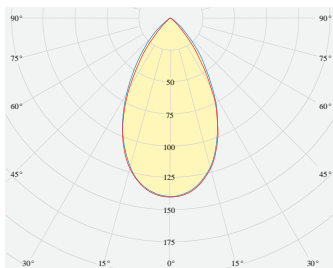

MINIAX PENDANT

Product code: MiniaX P IND PWE.PWE BBK B280 D050 W23 827
L1960 FO EU / PH

MOUNTING	Pendant
TYPE	Individual
CCT	2700K
CRI	CRI 80+
COLOR CONSISTENCY	3-Step MacAdam
LUMINOUS FLUX	Luminaire: 3564 Lm Light Source: 4384 Lm
EFFICACY	Luminaire: 124 Lm/W Light Source: 172 Lm/W
LIFETIME	L90B10 60.000h

CONTROL	no dim
----------------	--------

LUMINAIRE POWER	28.74 W
INPUT VOLTAGE	220-240 VAC 50/60 Hz Integrated driver

LIGHT DIFFUSION	50°
HOUSING	Housing Color: White Baffle Color: Baffle Black Blackout Color: White 280 mm
IP CLASS	IP20 ingress protection
OTHER DETAILS	Suspension length 2m (6.5') Lead cable 2m (6.5'), transparent

DIMENSIONS	Width: 36 mm / 1.43" Height: 58 mm / 2.29" Length: 1967 mm / 6.5'
-------------------	---

Possible allowed deviation of optical and electrical values are ±15%. Allowed measurement uncertainty ±7%.
All values in datasheet are for reference only and customers should take these values on their own risk. HOLECTRON reserves the right for changes without prior notice.