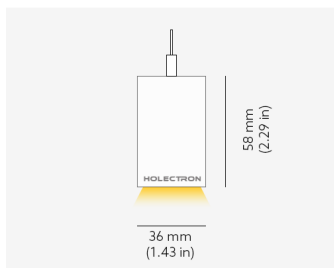

MINIAX PENDANT

Product code: MiniaX P IND PWE.PWE BBK B280 D050 W23 827
L1960 FO EU / PH

MOUNTING	Pendant
TYPE	Individual
CCT	2700K
CRI	CRI 80+
COLOR CONSISTENCY	3-Step MacAdam
LUMINOUS FLUX	Luminaire: 3564 Lm Light Source: 4384 Lm
EFFICACY	Luminaire: 124 Lm/W Light Source: 172 Lm/W
LIFETIME	L90B10 60.000h

CONTROL	no dim
----------------	--------

LUMINAIRE POWER	28.74 W
INPUT VOLTAGE	220-240 VAC 50/60 Hz Integrated driver

LIGHT DIFFUSION	50°
HOUSING	Housing Color: White Baffle Color: Baffle Black Blackout Color: White 280 mm
IP CLASS	IP20 ingress protection
OTHER DETAILS	Suspension length 2m (6.5') Lead cable 2m (6.5'), transparent

DIMENSIONS	Width: 36 mm / 1.43" Height: 58 mm / 2.29" Length: 1967 mm / 6.5'
-------------------	---

Possible allowed deviation of optical and electrical values are ±15%. Allowed measurement uncertainty ±7%.
All values in datasheet are for reference only and customers should take these values on their own risk. HOLECTRON reserves the right for changes without prior notice.