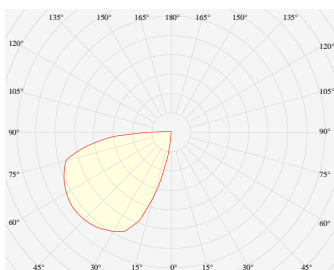

MINIAX RECESSED WALLWASH

Product code: MiniaX R WallWash STA 080 PWE.BBK W16 827
L1960 FO EU / PH

MOUNTING	Recessed
TYPE	Start module
CCT	2700K
CRI	CRI 80+
COLOR CONSISTENCY	3-Step MacAdam
LUMINOUS FLUX	Luminaire: 4116 Lm Light Source: 5124 Lm
EFFICACY	Luminaire: 116 Lm/W Light Source: 162 Lm/W
LIFETIME	L90B10 60.000h

CONTROL	no dim
----------------	--------

LUMINAIRE POWER	35.42 W
INPUT VOLTAGE	220-240 VAC 50/60 Hz External driver included

LIGHT DIFFUSION	80°
HOUSING	Housing Color: White Baffle Color: Baffle Black
IP CLASS	IP20 ingress protection

DIMENSIONS	Width: 49.6 mm / 1.95" Height: 69.3 mm / 2.73" Length: 1969 mm / 6.4'
-------------------	---

Possible allowed deviation of optical and electrical values are ±15%. Allowed measurement uncertainty ±7%.
All values in datasheet are for reference only and customers should take these values on their own risk. HOLECTRON reserves the right for changes without prior notice.