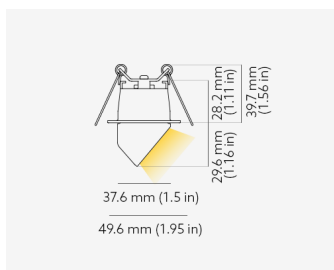

MINIAX RECESSED WALLWASH

Product code: MiniaX R WallWash STA 080 PWE.BBK W16 827
L1960 FO EU / PH

MOUNTING	Recessed
TYPE	Start module
CCT	2700K
CRI	CRI 80+
COLOR CONSISTENCY	3-Step MacAdam
LUMINOUS FLUX	Luminaire: 4116 Lm Light Source: 5124 Lm
EFFICACY	Luminaire: 116 Lm/W Light Source: 162 Lm/W
LIFETIME	L90B10 60.000h

CONTROL	no dim
----------------	--------

LUMINAIRE POWER	35.42 W
INPUT VOLTAGE	220-240 VAC 50/60 Hz External driver included

LIGHT DIFFUSION	80°
HOUSING	Housing Color: White Baffle Color: Baffle Black
IP CLASS	IP20 ingress protection

DIMENSIONS	Width: 49.6 mm / 1.95" Height: 69.3 mm / 2.73" Length: 1969 mm / 6.4'
-------------------	---

Possible allowed deviation of optical and electrical values are ±15%. Allowed measurement uncertainty ±7%.
All values in datasheet are for reference only and customers should take these values on their own risk. HOLECTRON reserves the right for changes without prior notice.