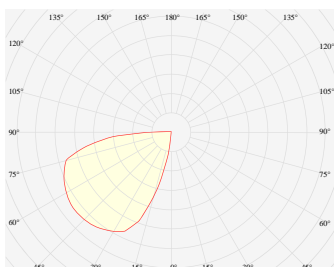

MINIAX RECESSED WALLWASH

Product code: MiniaX R WallWash STA 080 PWE.BBK W16 827
L1680 FO EU / PH

MOUNTING	Recessed
TYPE	Start module
CCT	2700K
CRI	CRI 80+
COLOR CONSISTENCY	3-Step MacAdam
LUMINOUS FLUX	Luminaire: 3528 Lm Light Source: 4392 Lm
EFFICACY	Luminaire: 116 Lm/W Light Source: 162 Lm/W
LIFETIME	L90B10 60.000h

CONTROL	no dim
----------------	--------

LUMINAIRE POWER	30.52 W
INPUT VOLTAGE	220-240 VAC 50/60 Hz External driver included

LIGHT DIFFUSION	80°
HOUSING	Housing Color: White Baffle Color: Baffle Black
IP CLASS	IP20 ingress protection

DIMENSIONS	Width: 49.6 mm / 1.95" Height: 69.3 mm / 2.73" Length: 1689 mm / 5.5'
-------------------	---

Possible allowed deviation of optical and electrical values are ±15%. Allowed measurement uncertainty ±7%.
All values in datasheet are for reference only and customers should take these values on their own risk. HOLECTRON reserves the right for changes without prior notice.