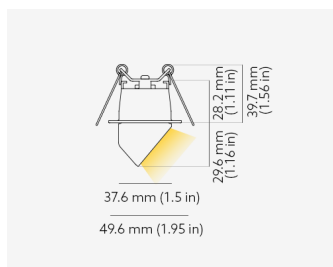

MINIAX RECESSED WALLWASH

Product code: MiniaX R WallWash STA 080 PWE.BBK W16 827
L1680 FO EU / PH

MOUNTING	Recessed
TYPE	Start module
CCT	2700K
CRI	CRI 80+
COLOR CONSISTENCY	3-Step MacAdam
LUMINOUS FLUX	Luminaire: 3528 Lm Light Source: 4392 Lm
EFFICACY	Luminaire: 116 Lm/W Light Source: 162 Lm/W
LIFETIME	L90B10 60.000h

CONTROL	no dim
----------------	--------

LUMINAIRE POWER	30.52 W
INPUT VOLTAGE	220-240 VAC 50/60 Hz External driver included

LIGHT DIFFUSION	80°
HOUSING	Housing Color: White Baffle Color: Baffle Black
IP CLASS	IP20 ingress protection

DIMENSIONS	Width: 49.6 mm / 1.95" Height: 69.3 mm / 2.73" Length: 1689 mm / 5.5'
-------------------	---

Possible allowed deviation of optical and electrical values are ±15%. Allowed measurement uncertainty ±7%.
All values in datasheet are for reference only and customers should take these values on their own risk. HOLECTRON reserves the right for changes without prior notice.