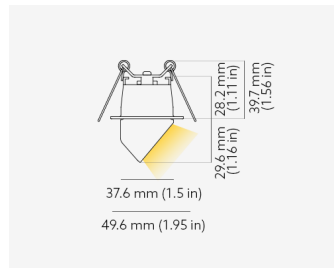

MINIAX RECESSED WALLWASH

Product code: MiniaX R WallWash STA 080 PWE.BBK W16 827
L1400 FO EU / PH

MOUNTING	Recessed
TYPE	Start module
CCT	2700K
CRI	CRI 80+
COLOR CONSISTENCY	3-Step MacAdam
LUMINOUS FLUX	Luminaire: 2940 Lm Light Source: 3660 Lm
EFFICACY	Luminaire: 114 Lm/W Light Source: 162 Lm/W
LIFETIME	L90B10 60.000h

CONTROL	no dim
----------------	--------

LUMINAIRE POWER	25.72 W
INPUT VOLTAGE	220-240 VAC 50/60 Hz External driver included

LIGHT DIFFUSION	80°
HOUSING	Housing Color: White Baffle Color: Baffle Black
IP CLASS	IP20 ingress protection

DIMENSIONS	Width: 49.6 mm / 1.95" Height: 69.3 mm / 2.73" Length: 1409 mm / 4.6'
-------------------	-----------------------------------------------------------------------------

Possible allowed deviation of optical and electrical values are ±15%. Allowed measurement uncertainty ±7%.
All values in datasheet are for reference only and customers should take these values on their own risk. HOLECTRON reserves the right for changes without prior notice.