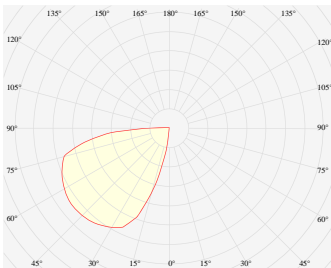

MINIAX RECESSED WALLWASH

Product code: MiniaX R WallWash STA 080 PWE.BBK W16 827
L1400 FO EU / PH

MOUNTING	Recessed
TYPE	Start module
CCT	2700K
CRI	CRI 80+
COLOR CONSISTENCY	3-Step MacAdam
LUMINOUS FLUX	Luminaire: 2940 Lm Light Source: 3660 Lm
EFFICACY	Luminaire: 114 Lm/W Light Source: 162 Lm/W
LIFETIME	L90B10 60.000h

CONTROL	no dim
----------------	--------

LUMINAIRE POWER	25.72 W
INPUT VOLTAGE	220-240 VAC 50/60 Hz External driver included

LIGHT DIFFUSION	80°
HOUSING	Housing Color: White Baffle Color: Baffle Black
IP CLASS	IP20 ingress protection

DIMENSIONS	Width: 49.6 mm / 1.95" Height: 69.3 mm / 2.73" Length: 1409 mm / 4.6'
-------------------	-----------------------------------------------------------------------------

Possible allowed deviation of optical and electrical values are ±15%. Allowed measurement uncertainty ±7%.
All values in datasheet are for reference only and customers should take these values on their own risk. HOLECTRON reserves the right for changes without prior notice.