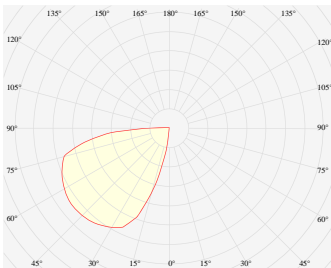

MINIAX RECESSED WALLWASH

Product code: MiniaX R WallWash STA 080 PWE.BBK W16 827
L1120 FO EU / PH

MOUNTING	Recessed
TYPE	Start module
CCT	2700K
CRI	CRI 80+
COLOR CONSISTENCY	3-Step MacAdam
LUMINOUS FLUX	Luminaire: 2352 Lm Light Source: 2928 Lm
EFFICACY	Luminaire: 112 Lm/W Light Source: 162 Lm/W
LIFETIME	L90B10 60.000h

CONTROL	no dim
----------------	--------

LUMINAIRE POWER	21.03 W
INPUT VOLTAGE	220-240 VAC 50/60 Hz External driver included

LIGHT DIFFUSION	80°
HOUSING	Housing Color: White Baffle Color: Baffle Black
IP CLASS	IP20 ingress protection

DIMENSIONS	Width: 49.6 mm / 1.95" Height: 69.3 mm / 2.73" Length: 1129 mm / 3.7'
-------------------	---

Possible allowed deviation of optical and electrical values are ±15%. Allowed measurement uncertainty ±7%.
All values in datasheet are for reference only and customers should take these values on their own risk. HOLECTRON reserves the right for changes without prior notice.