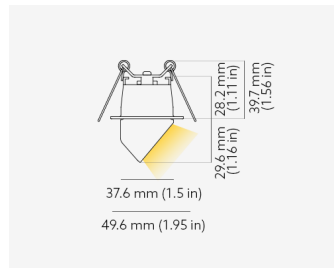

MINIAX RECESSED WALLWASH

Product code: MiniaX R WallWash STA 080 PWE.BBK W16 827
L1120 FO EU / PH

MOUNTING	Recessed
TYPE	Start module
CCT	2700K
CRI	CRI 80+
COLOR CONSISTENCY	3-Step MacAdam
LUMINOUS FLUX	Luminaire: 2352 Lm Light Source: 2928 Lm
EFFICACY	Luminaire: 112 Lm/W Light Source: 162 Lm/W
LIFETIME	L90B10 60.000h

CONTROL	no dim
----------------	--------

LUMINAIRE POWER	21.03 W
INPUT VOLTAGE	220-240 VAC 50/60 Hz External driver included

LIGHT DIFFUSION	80°
HOUSING	Housing Color: White Baffle Color: Baffle Black
IP CLASS	IP20 ingress protection

DIMENSIONS	Width: 49.6 mm / 1.95" Height: 69.3 mm / 2.73" Length: 1129 mm / 3.7'
-------------------	---

Possible allowed deviation of optical and electrical values are ±15%. Allowed measurement uncertainty ±7%.
All values in datasheet are for reference only and customers should take these values on their own risk. HOLECTRON reserves the right for changes without prior notice.