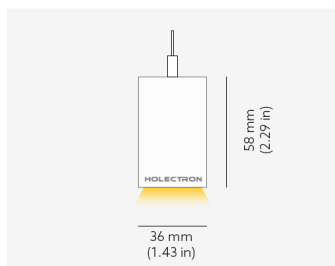

MINIAX MESH PENDANT

MiniaX.Mesh P MID PWE.BBK x.xxx B000 D065C W16 040 L1120 FO
EU / PH

MESH ASSEMBLY IDEAS

MOUNTING	Pendant
TYPE	White
CCT	4000K
CRI	CRI 95+
COLOR CONSISTENCY	3-Step MacAdam
LUMINOUS FLUX	Luminaire: 1802 Lm Light Source: 2080 Lm
EFFICACY	Luminaire: 86 Lm/W Light Source: 99 Lm/W
LIFETIME	L90B10 60.000h

CONTROL	no dim
----------------	--------

LUMINAIRE POWER	21.03 W
INPUT VOLTAGE	220-240 VAC 50/60 Hz Integrated driver

LIGHT DIFFUSION	65° Clear
HOUSING	Housing Color: White Baffle Color: Baffle Black Blackout Color: No Blackout
IP CLASS	IP20 ingress protection
OTHER DETAILS	Suspension length 2m (6.5') Lead cable 2m (6.5'), transparent

DIMENSIONS	Width: 36 mm / 1.43" Height: 58 mm / 2.29" Length: 1120 mm / 1.12'
-------------------	--

Possible allowed deviation of optical and electrical values are ±15%. Allowed measurement uncertainty ±7%.
All values in datasheet are for reference only and customers should take these values on their own risk. HOLECTRON reserves the right for changes without prior notice.