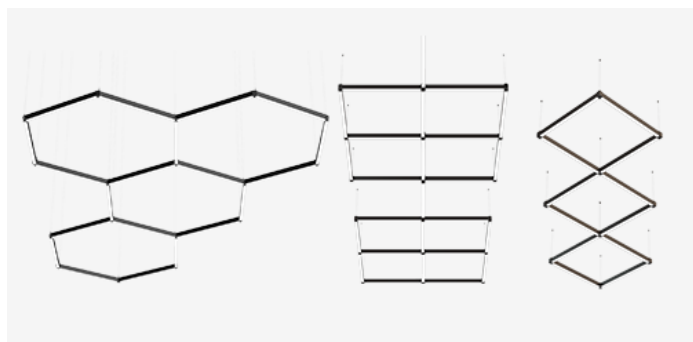

MINIAX MESH PENDANT

MiniaX.Mesh P MID PWE.BBK x.xxx B000 D065C W16 040 L1120 FO
EU / PH

MESH ASSEMBLY IDEAS

MOUNTING	Pendant
TYPE	White
CCT	4000K
CRI	CRI 95+
COLOR CONSISTENCY	3-Step MacAdam
LUMINOUS FLUX	Luminaire: 1802 Lm Light Source: 2080 Lm
EFFICACY	Luminaire: 86 Lm/W Light Source: 99 Lm/W
LIFETIME	L90B10 60.000h

CONTROL	no dim
----------------	--------

LUMINAIRE POWER	21.03 W
INPUT VOLTAGE	220-240 VAC 50/60 Hz Integrated driver

LIGHT DIFFUSION	65° Clear
HOUSING	Housing Color: White Baffle Color: Baffle Black Blackout Color: No Blackout
IP CLASS	IP20 ingress protection
OTHER DETAILS	Suspension length 2m (6.5') Lead cable 2m (6.5'), transparent

DIMENSIONS	Width: 36 mm / 1.43" Height: 58 mm / 2.29" Length: 1120 mm / 1.12'
-------------------	--

Possible allowed deviation of optical and electrical values are ±15%. Allowed measurement uncertainty ±7%.
All values in datasheet are for reference only and customers should take these values on their own risk. HOLECTRON reserves the right for changes without prior notice.