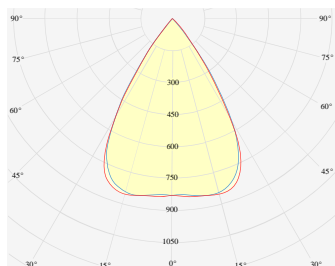

MINIAX MESH PENDANT

MiniaX.Mesh P MID PWE.BBK x.xxx B000 D065C W16 040 L1120 FO
EU / PH

MESH ASSEMBLY IDEAS

MOUNTING	Pendant
TYPE	White
CCT	4000K
CRI	CRI 95+
COLOR CONSISTENCY	3-Step MacAdam
LUMINOUS FLUX	Luminaire: 1802 Lm Light Source: 2080 Lm
EFFICACY	Luminaire: 86 Lm/W Light Source: 99 Lm/W
LIFETIME	L90B10 60.000h

CONTROL	no dim
----------------	--------

LUMINAIRE POWER	21.03 W
INPUT VOLTAGE	220-240 VAC 50/60 Hz Integrated driver

LIGHT DIFFUSION	65° Clear
HOUSING	Housing Color: White Baffle Color: Baffle Black Blackout Color: No Blackout
IP CLASS	IP20 ingress protection
OTHER DETAILS	Suspension length 2m (6.5') Lead cable 2m (6.5'), transparent

DIMENSIONS	Width: 36 mm / 1.43" Height: 58 mm / 2.29" Length: 1120 mm / 1.12'
-------------------	--

Possible allowed deviation of optical and electrical values are ±15%. Allowed measurement uncertainty ±7%.
All values in datasheet are for reference only and customers should take these values on their own risk. HOLECTRON reserves the right for changes without prior notice.