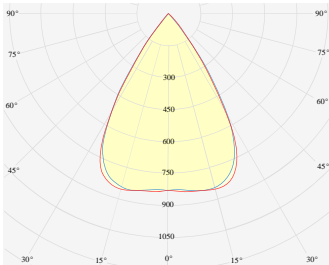

MINIAX MESH PENDANT

MiniaX.Mesh P MID PWE.BBK x.xxx B000 D065C W16 035 L1120 DA
EU / PH

MESH ASSEMBLY IDEAS

MOUNTING	Pendant
TYPE	White
CCT	3500K
CRI	CRI 95+
COLOR CONSISTENCY	3-Step MacAdam
LUMINOUS FLUX	Luminaire: 1778 Lm Light Source: 2052 Lm
EFFICACY	Luminaire: 85 Lm/W Light Source: 98 Lm/W
LIFETIME	L90B10 60.000h

CONTROL	DALI
----------------	------

LUMINAIRE POWER	21.03 W
INPUT VOLTAGE	220-240 VAC 50/60 Hz Integrated driver

LIGHT DIFFUSION	65° Clear
HOUSING	Housing Color: White Baffle Color: Baffle Black Blackout Color: No Blackout
IP CLASS	IP20 ingress protection
OTHER DETAILS	Suspension length 2m (6.5') Lead cable 2m (6.5'), transparent

DIMENSIONS	Width: 36 mm / 1.43" Height: 58 mm / 2.29" Length: 1120 mm / 1.12'
-------------------	--

Possible allowed deviation of optical and electrical values are ±15%. Allowed measurement uncertainty ±7%.
All values in datasheet are for reference only and customers should take these values on their own risk. HOLECTRON reserves the right for changes without prior notice.