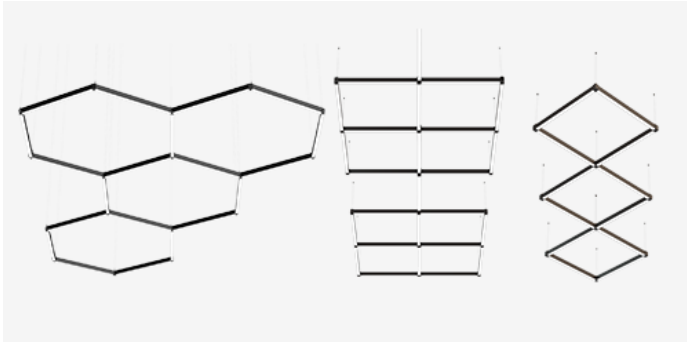

MINIAX MESH PENDANT

MiniaX.Mesh P MID PWE.BBK x.xxx B000 D065C W16 035 L1120 DA
EU / PH

MESH ASSEMBLY IDEAS

MOUNTING	Pendant
TYPE	White
CCT	3500K
CRI	CRI 95+
COLOR CONSISTENCY	3-Step MacAdam
LUMINOUS FLUX	Luminaire: 1778 Lm Light Source: 2052 Lm
EFFICACY	Luminaire: 85 Lm/W Light Source: 98 Lm/W
LIFETIME	L90B10 60.000h

CONTROL	DALI
----------------	------

LUMINAIRE POWER	21.03 W
INPUT VOLTAGE	220-240 VAC 50/60 Hz Integrated driver

LIGHT DIFFUSION	65° Clear
HOUSING	Housing Color: White Baffle Color: Baffle Black Blackout Color: No Blackout
IP CLASS	IP20 ingress protection
OTHER DETAILS	Suspension length 2m (6.5') Lead cable 2m (6.5'), transparent

DIMENSIONS	Width: 36 mm / 1.43" Height: 58 mm / 2.29" Length: 1120 mm / 1.12'
-------------------	--

Possible allowed deviation of optical and electrical values are ±15%. Allowed measurement uncertainty ±7%.
All values in datasheet are for reference only and customers should take these values on their own risk. HOLECTRON reserves the right for changes without prior notice.