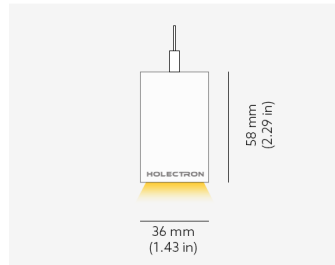

MINIAX MESH PENDANT

MiniaX.Mesh P MID PWE.BBK x.xxx B000 D065C W16 035 L1120 DA
EU / PH

MESH ASSEMBLY IDEAS

MOUNTING	Pendant
TYPE	White
CCT	3500K
CRI	CRI 95+
COLOR CONSISTENCY	3-Step MacAdam
LUMINOUS FLUX	Luminaire: 1778 Lm Light Source: 2052 Lm
EFFICACY	Luminaire: 85 Lm/W Light Source: 98 Lm/W
LIFETIME	L90B10 60.000h

CONTROL	DALI
----------------	------

LUMINAIRE POWER	21.03 W
INPUT VOLTAGE	220-240 VAC 50/60 Hz Integrated driver

LIGHT DIFFUSION	65° Clear
HOUSING	Housing Color: White Baffle Color: Baffle Black Blackout Color: No Blackout
IP CLASS	IP20 ingress protection
OTHER DETAILS	Suspension length 2m (6.5') Lead cable 2m (6.5'), transparent

DIMENSIONS	Width: 36 mm / 1.43" Height: 58 mm / 2.29" Length: 1120 mm / 1.12'
-------------------	--

Possible allowed deviation of optical and electrical values are ±15%. Allowed measurement uncertainty ±7%.
All values in datasheet are for reference only and customers should take these values on their own risk. HOLECTRON reserves the right for changes without prior notice.