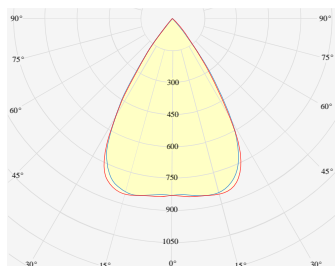

MINIAX MESH PENDANT

MiniaX.Mesh P MID PWE.BBK x.xxx B000 D065C W16 035 L1120 FO
EU / PH

MESH ASSEMBLY IDEAS

MOUNTING	Pendant
TYPE	White
CCT	3500K
CRI	CRI 95+
COLOR CONSISTENCY	3-Step MacAdam
LUMINOUS FLUX	Luminaire: 1778 Lm Light Source: 2052 Lm
EFFICACY	Luminaire: 85 Lm/W Light Source: 98 Lm/W
LIFETIME	L90B10 60.000h

CONTROL	no dim
----------------	--------

LUMINAIRE POWER	21.03 W
INPUT VOLTAGE	220-240 VAC 50/60 Hz Integrated driver

LIGHT DIFFUSION	65° Clear
HOUSING	Housing Color: White Baffle Color: Baffle Black Blackout Color: No Blackout
IP CLASS	IP20 ingress protection
OTHER DETAILS	Suspension length 2m (6.5') Lead cable 2m (6.5'), transparent

DIMENSIONS	Width: 36 mm / 1.43" Height: 58 mm / 2.29" Length: 1120 mm / 1.12'
-------------------	--