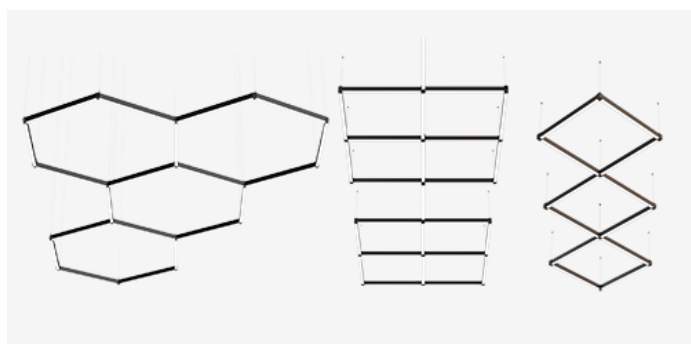

MINIAX MESH PENDANT

MiniaX.Mesh P MID PWE.BBK x.xxx B000 D065C W16 035 L1120 FO
EU / PH

MESH ASSEMBLY IDEAS

MOUNTING	Pendant
TYPE	White
CCT	3500K
CRI	CRI 95+
COLOR CONSISTENCY	3-Step MacAdam
LUMINOUS FLUX	Luminaire: 1778 Lm Light Source: 2052 Lm
EFFICACY	Luminaire: 85 Lm/W Light Source: 98 Lm/W
LIFETIME	L90B10 60.000h

CONTROL	no dim
----------------	--------

LUMINAIRE POWER	21.03 W
INPUT VOLTAGE	220-240 VAC 50/60 Hz Integrated driver

LIGHT DIFFUSION	65° Clear
HOUSING	Housing Color: White Baffle Color: Baffle Black Blackout Color: No Blackout
IP CLASS	IP20 ingress protection
OTHER DETAILS	Suspension length 2m (6.5') Lead cable 2m (6.5'), transparent

DIMENSIONS	Width: 36 mm / 1.43" Height: 58 mm / 2.29" Length: 1120 mm / 1.12'
-------------------	--