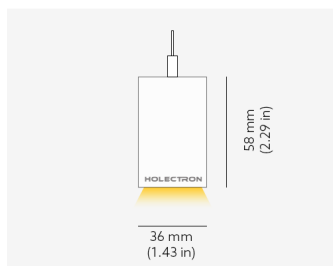

MINIAX MESH PENDANT

MiniaX.Mesh P MID PWE.BBK x.xxx B000 D065C W16 035 L1120 FO
EU / PH

MESH ASSEMBLY IDEAS

MOUNTING	Pendant
TYPE	White
CCT	3500K
CRI	CRI 95+
COLOR CONSISTENCY	3-Step MacAdam
LUMINOUS FLUX	Luminaire: 1778 Lm Light Source: 2052 Lm
EFFICACY	Luminaire: 85 Lm/W Light Source: 98 Lm/W
LIFETIME	L90B10 60.000h

CONTROL	no dim
----------------	--------

LUMINAIRE POWER	21.03 W
INPUT VOLTAGE	220-240 VAC 50/60 Hz Integrated driver

LIGHT DIFFUSION	65° Clear
HOUSING	Housing Color: White Baffle Color: Baffle Black Blackout Color: No Blackout
IP CLASS	IP20 ingress protection
OTHER DETAILS	Suspension length 2m (6.5') Lead cable 2m (6.5'), transparent

DIMENSIONS	Width: 36 mm / 1.43" Height: 58 mm / 2.29" Length: 1120 mm / 1.12'
-------------------	--