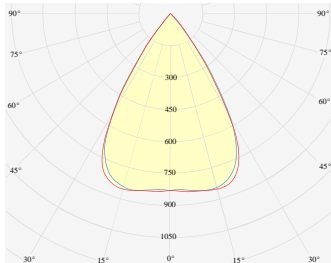

MINIAX MESH PENDANT

MiniaX.Mesh P MID PWE.BBK x.xxx B000 D065C W16 030 L1120 FO
EU / PH

MESH ASSEMBLY IDEAS

MOUNTING	Pendant
TYPE	White
CCT	3000K
CRI	CRI 95+
COLOR CONSISTENCY	3-Step MacAdam
LUMINOUS FLUX	Luminaire: 1743 Lm Light Source: 2012 Lm
EFFICACY	Luminaire: 83 Lm/W Light Source: 96 Lm/W
LIFETIME	L90B10 60.000h

CONTROL	no dim
----------------	--------

LUMINAIRE POWER	21.03 W
INPUT VOLTAGE	220-240 VAC 50/60 Hz Integrated driver

LIGHT DIFFUSION	65° Clear
HOUSING	Housing Color: White Baffle Color: Baffle Black Blackout Color: No Blackout
IP CLASS	IP20 ingress protection
OTHER DETAILS	Suspension length 2m (6.5') Lead cable 2m (6.5'), transparent

DIMENSIONS	Width: 36 mm / 1.43" Height: 58 mm / 2.29" Length: 1120 mm / 1.12'
-------------------	--

Possible allowed deviation of optical and electrical values are ±15%. Allowed measurement uncertainty ±7%.
All values in datasheet are for reference only and customers should take these values on their own risk. HOLECTRON reserves the right for changes without prior notice.