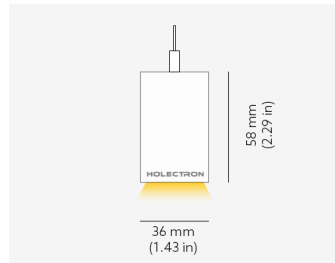

MINIAX MESH PENDANT

MiniaX.Mesh P MID PWE.BBK x.xxx B000 D065C W16 030 L1120 FO
EU / PH

MESH ASSEMBLY IDEAS

MOUNTING	Pendant
TYPE	White
CCT	3000K
CRI	CRI 95+
COLOR CONSISTENCY	3-Step MacAdam
LUMINOUS FLUX	Luminaire: 1743 Lm Light Source: 2012 Lm
EFFICACY	Luminaire: 83 Lm/W Light Source: 96 Lm/W
LIFETIME	L90B10 60.000h

CONTROL	no dim
----------------	--------

LUMINAIRE POWER	21.03 W
INPUT VOLTAGE	220-240 VAC 50/60 Hz Integrated driver

LIGHT DIFFUSION	65° Clear
HOUSING	Housing Color: White Baffle Color: Baffle Black Blackout Color: No Blackout
IP CLASS	IP20 ingress protection
OTHER DETAILS	Suspension length 2m (6.5') Lead cable 2m (6.5'), transparent

DIMENSIONS	Width: 36 mm / 1.43" Height: 58 mm / 2.29" Length: 1120 mm / 1.12'
-------------------	--

Possible allowed deviation of optical and electrical values are ±15%. Allowed measurement uncertainty ±7%.
All values in datasheet are for reference only and customers should take these values on their own risk. HOLECTRON reserves the right for changes without prior notice.