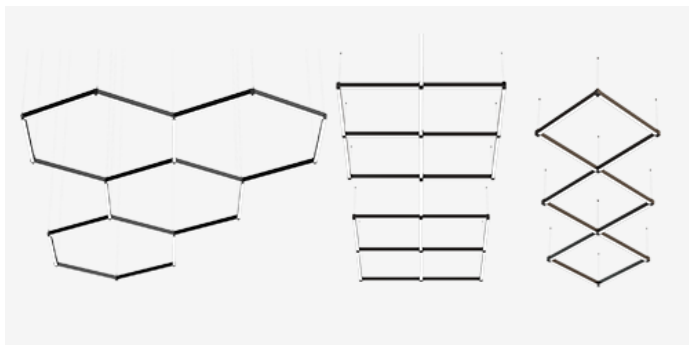

MINIAX MESH PENDANT

MiniaX.Mesh P MID PWE.BBK x.xxx B000 D065C W16 030 L1120 FO
EU / PH

MESH ASSEMBLY IDEAS

MOUNTING	Pendant
TYPE	White
CCT	3000K
CRI	CRI 95+
COLOR CONSISTENCY	3-Step MacAdam
LUMINOUS FLUX	Luminaire: 1743 Lm Light Source: 2012 Lm
EFFICACY	Luminaire: 83 Lm/W Light Source: 96 Lm/W
LIFETIME	L90B10 60.000h

CONTROL	no dim
----------------	--------

LUMINAIRE POWER	21.03 W
INPUT VOLTAGE	220-240 VAC 50/60 Hz Integrated driver

LIGHT DIFFUSION	65° Clear
HOUSING	Housing Color: White Baffle Color: Baffle Black Blackout Color: No Blackout
IP CLASS	IP20 ingress protection
OTHER DETAILS	Suspension length 2m (6.5') Lead cable 2m (6.5'), transparent

DIMENSIONS	Width: 36 mm / 1.43" Height: 58 mm / 2.29" Length: 1120 mm / 1.12'
-------------------	--

Possible allowed deviation of optical and electrical values are ±15%. Allowed measurement uncertainty ±7%.
All values in datasheet are for reference only and customers should take these values on their own risk. HOLECTRON reserves the right for changes without prior notice.