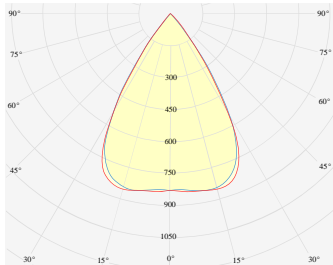

### MESH ASSEMBLY IDEAS

<b>MOUNTING</b>	Pendant
<b>TYPE</b>	White
<b>CCT</b>	2700K
<b>CRI</b>	CRI 95+
<b>COLOR CONSISTENCY</b>	3-Step MacAdam
<b>LUMINOUS FLUX</b>	Luminaire: 1705 Lm Light Source: 1968 Lm
<b>EFFICACY</b>	Luminaire: 81 Lm/W Light Source: 94 Lm/W
<b>LIFETIME</b>	L90B10 60.000h

<b>DIMENSIONS</b>	Width: 36 mm / 1.43" Height: 58 mm / 2.29" Length: 1120 mm / 1.12'
-------------------	--

---