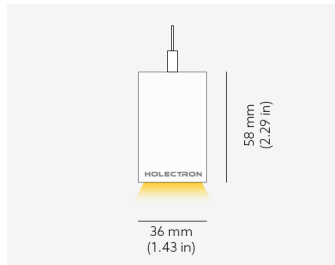

# MINIAX MESH PENDANT

MiniaX.Mesh P MID PWE.BBK x.xxx B000 D065C W16 027 L1120 DA  
EU / PH

### MESH ASSEMBLY IDEAS

<b>MOUNTING</b>	Pendant
<b>TYPE</b>	White
<b>CCT</b>	2700K
<b>CRI</b>	CRI 95+
<b>COLOR CONSISTENCY</b>	3-Step MacAdam
<b>LUMINOUS FLUX</b>	Luminaire: 1705 Lm Light Source: 1968 Lm
<b>EFFICACY</b>	Luminaire: 81 Lm/W Light Source: 94 Lm/W
<b>LIFETIME</b>	L90B10 60.000h

<b>CONTROL</b>	DALI
----------------	------

<b>LUMINAIRE POWER</b>	21.03 W
<b>INPUT VOLTAGE</b>	220-240 VAC 50/60 Hz Integrated driver

<b>LIGHT DIFFUSION</b>	65° Clear
<b>HOUSING</b>	Housing Color: White Baffle Color: Baffle Black Blackout Color: No Blackout
<b>IP CLASS</b>	IP20 ingress protection
<b>OTHER DETAILS</b>	Suspension length 2m (6.5') Lead cable 2m (6.5'), transparent

<b>DIMENSIONS</b>	Width: 36 mm / 1.43" Height: 58 mm / 2.29" Length: 1120 mm / 1.12'
-------------------	--

---