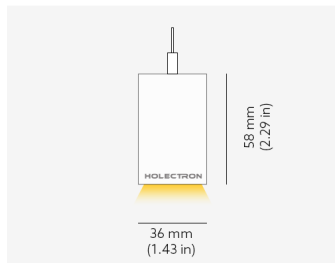

MINIAX MESH PENDANT

MiniaX.Mesh P MID PWE.BBK x.xxx B000 D065C W16 027 L1120 FO
EU / PH

MESH ASSEMBLY IDEAS

MOUNTING	Pendant
TYPE	White
CCT	2700K
CRI	CRI 95+
COLOR CONSISTENCY	3-Step MacAdam
LUMINOUS FLUX	Luminaire: 1705 Lm Light Source: 1968 Lm
EFFICACY	Luminaire: 81 Lm/W Light Source: 94 Lm/W
LIFETIME	L90B10 60.000h

CONTROL	no dim
----------------	--------

LUMINAIRE POWER	21.03 W
INPUT VOLTAGE	220-240 VAC 50/60 Hz Integrated driver

LIGHT DIFFUSION	65° Clear
HOUSING	Housing Color: White Baffle Color: Baffle Black Blackout Color: No Blackout
IP CLASS	IP20 ingress protection
OTHER DETAILS	Suspension length 2m (6.5') Lead cable 2m (6.5'), transparent

DIMENSIONS	Width: 36 mm / 1.43" Height: 58 mm / 2.29" Length: 1120 mm / 1.12'
-------------------	--

Possible allowed deviation of optical and electrical values are ±15%. Allowed measurement uncertainty ±7%.
All values in datasheet are for reference only and customers should take these values on their own risk. HOLECTRON reserves the right for changes without prior notice.