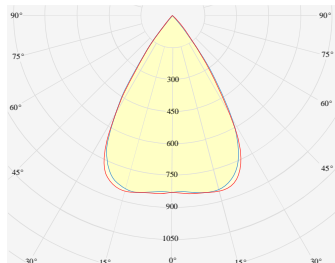

MINIAX MESH PENDANT

MiniaX.Mesh P MID PWE.BBK x.xxx B000 D065C W16 027 L1120 FO
EU / PH

MESH ASSEMBLY IDEAS

MOUNTING	Pendant
TYPE	White
CCT	2700K
CRI	CRI 95+
COLOR CONSISTENCY	3-Step MacAdam
LUMINOUS FLUX	Luminaire: 1705 Lm Light Source: 1968 Lm
EFFICACY	Luminaire: 81 Lm/W Light Source: 94 Lm/W
LIFETIME	L90B10 60.000h

CONTROL	no dim
----------------	--------

LUMINAIRE POWER	21.03 W
INPUT VOLTAGE	220-240 VAC 50/60 Hz Integrated driver

LIGHT DIFFUSION	65° Clear
HOUSING	Housing Color: White Baffle Color: Baffle Black Blackout Color: No Blackout
IP CLASS	IP20 ingress protection
OTHER DETAILS	Suspension length 2m (6.5') Lead cable 2m (6.5'), transparent

DIMENSIONS	Width: 36 mm / 1.43" Height: 58 mm / 2.29" Length: 1120 mm / 1.12'
-------------------	--

Possible allowed deviation of optical and electrical values are ±15%. Allowed measurement uncertainty ±7%.
All values in datasheet are for reference only and customers should take these values on their own risk. HOLECTRON reserves the right for changes without prior notice.