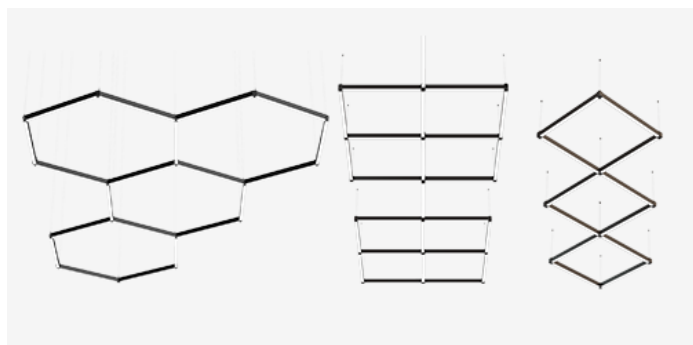

MINIAX MESH PENDANT

MiniaX.Mesh P MID PWE.BBK x.xxx B000 D065C W16 027 L1120 FO
EU / PH

MESH ASSEMBLY IDEAS

MOUNTING	Pendant
TYPE	White
CCT	2700K
CRI	CRI 95+
COLOR CONSISTENCY	3-Step MacAdam
LUMINOUS FLUX	Luminaire: 1705 Lm Light Source: 1968 Lm
EFFICACY	Luminaire: 81 Lm/W Light Source: 94 Lm/W
LIFETIME	L90B10 60.000h

CONTROL	no dim
----------------	--------

LUMINAIRE POWER	21.03 W
INPUT VOLTAGE	220-240 VAC 50/60 Hz Integrated driver

LIGHT DIFFUSION	65° Clear
HOUSING	Housing Color: White Baffle Color: Baffle Black Blackout Color: No Blackout
IP CLASS	IP20 ingress protection
OTHER DETAILS	Suspension length 2m (6.5') Lead cable 2m (6.5'), transparent

DIMENSIONS	Width: 36 mm / 1.43" Height: 58 mm / 2.29" Length: 1120 mm / 1.12'
-------------------	--

Possible allowed deviation of optical and electrical values are ±15%. Allowed measurement uncertainty ±7%.
All values in datasheet are for reference only and customers should take these values on their own risk. HOLECTRON reserves the right for changes without prior notice.