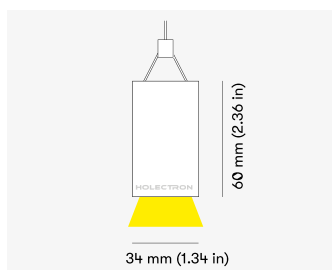

NEMAN PENDANT

Honeycomb Black

Product code: NM P LUM HB PW W17 827 1120 D

Article No.: F1PABDAADXX1120D

MOUNTING	Pendant
TYPE	Individual luminaire
CCT	2700K
CRI	CRI 80+
COLOR CONSISTENCY	3-Step MacAdam
LUMENS LUMINAIRE	1638 Lm
LIGHT SOURCE	3008 Lm
EFFICACY LUMINAIRE	79 Lm/W
LIGHT SOURCE	161 Lm/W
LIFETIME	L90B10 60.000h

CONTROL	DALI
----------------	------

LUMINAIRE POWER	20.8 W
INPUT VOLTAGE	220-240 VAC 50/60 Hz Integrated driver

HOUSING	Honeycomb Black light surface
HOUSING COLOR	Extruded aluminum, White color
IP CLASS	IP20 ingress protection
OTHER DETAILS	Suspension length 2m (6.5') Lead cable 2m (6.5'), transparent

DIMENSIONS	Width: 34 mm / 1.34" Height: 60 mm / 2.36" Length: 1123 mm / 3.7'
-------------------	---

Possible allowed deviation of optical and electrical values are ±15%. Allowed measurement uncertainty ±7%.
All values in datasheet are for reference only and customers should take these values on their own risk. HOLECTRON reserves the right for changes without prior notice.