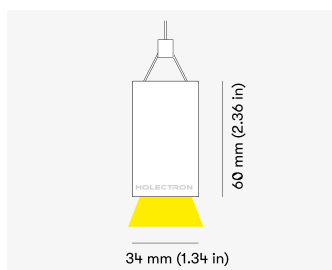

NEMAN PENDANT

Honeycomb Black

Product code: NM P LUM HB PW W17 827 1120 N

Article No.: F1PABDAADXX1120N

MOUNTING	Pendant
TYPE	Individual luminaire
CCT	2700K
CRI	CRI 80+
COLOR CONSISTENCY	3-Step MacAdam
LUMENS LUMINAIRE	1638 Lm
LIGHT SOURCE	3008 Lm
EFFICACY LUMINAIRE	79 Lm/W
LIGHT SOURCE	161 Lm/W
LIFETIME	L90B10 60.000h

CONTROL	no dim
----------------	--------

LUMINAIRE POWER	20.8 W
INPUT VOLTAGE	220-240 VAC 50/60 Hz Integrated driver

HOUSING	Honeycomb Black light surface
HOUSING COLOR	Extruded aluminum, White color
IP CLASS	IP20 ingress protection
OTHER DETAILS	Suspension length 2m (6.5') Lead cable 2m (6.5'), transparent

DIMENSIONS	Width: 34 mm / 1.34" Height: 60 mm / 2.36" Length: 1123 mm / 3.7'
-------------------	---

Possible allowed deviation of optical and electrical values are ±15%. Allowed measurement uncertainty ±7%.
All values in datasheet are for reference only and customers should take these values on their own risk. HOLECTRON reserves the right for changes without prior notice.