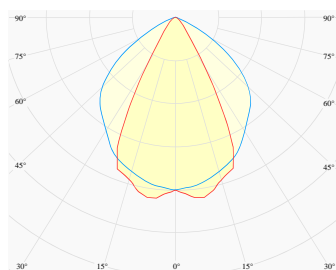

MOUNTING	Pendant
TYPE	Individual luminaire
CCT	2700K
CRI	CRI 80+
COLOR CONSISTENCY	3-Step MacAdam
LUMENS LUMINAIRE	1638 Lm
LIGHT SOURCE	3008 Lm
EFFICACY LUMINAIRE	79 Lm/W
LIGHT SOURCE	161 Lm/W
LIFETIME	L90B10 60.000h

CONTROL	no dim

LUMINAIRE POWER	20.8 W
INPUT VOLTAGE	220-240 VAC 50/60 Hz Integrated driver

HOUSING	Honeycomb Black light surface
HOUSING COLOR	Extruded aluminum, White color
IP CLASS	IP20 ingress protection
OTHER DETAILS	Suspension length 2m (6.5') Lead cable 2m (6.5'), transparent

DIMENSIONS	Width: 34 mm / 1.34" Height: 60 mm / 2.36" Length: 1123 mm / 3.7'

Possible allowed deviation of optical and electrical values are ±15%. Allowed measurement uncertainty ±7%.
All values in datasheet are for reference only and customers should take these values on their own risk. HOLECTRON reserves the right for changes without prior notice.