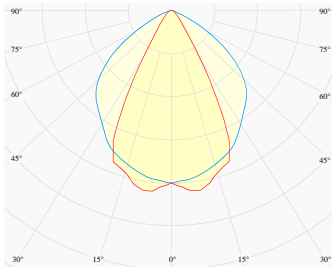

MOUNTING	Pendant
TYPE	Individual luminaire
CCT	2700K
CRI	CRI 80+
COLOR CONSISTENCY	3-Step MacAdam
LUMENS LUMINAIRE	1229 Lm
LIGHT SOURCE	2256 Lm
EFFICACY LUMINAIRE	79 Lm/W
LIGHT SOURCE	161 Lm/W
LIFETIME	L90B10 60.000h

CONTROL	DALI

LUMINAIRE POWER	15.6 W
INPUT VOLTAGE	220-240 VAC 50/60 Hz Integrated driver

HOUSING	Honeycomb Black light surface
HOUSING COLOR	Extruded aluminum, White color
IP CLASS	IP20 ingress protection
OTHER DETAILS	Suspension length 2m (6.5') Lead cable 2m (6.5'), transparent

DIMENSIONS	Width: 34 mm / 1.34" Height: 60 mm / 2.36" Length: 843 mm / 2.8'

Possible allowed deviation of optical and electrical values are ±15%. Allowed measurement uncertainty ±7%.
All values in datasheet are for reference only and customers should take these values on their own risk. HOLECTRON reserves the right for changes without prior notice.