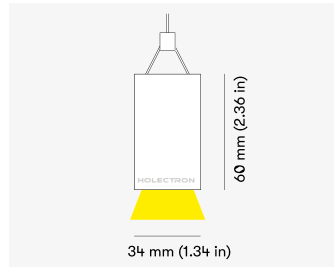

NEMAN PENDANT

Honeycomb Black

Product code: NM P LUM HB PW W17 827 0840 D

Article No.: F1PABDAADX0840D

MOUNTING	Pendant
TYPE	Individual luminaire
CCT	2700K
CRI	CRI 80+
COLOR CONSISTENCY	3-Step MacAdam
LUMENS LUMINAIRE	1229 Lm
LIGHT SOURCE	2256 Lm
EFFICACY LUMINAIRE	79 Lm/W
LIGHT SOURCE	161 Lm/W
LIFETIME	L90B10 60.000h

CONTROL	DALI
----------------	------

LUMINAIRE POWER	15.6 W
INPUT VOLTAGE	220-240 VAC 50/60 Hz Integrated driver

HOUSING	Honeycomb Black light surface
HOUSING COLOR	Extruded aluminum, White color
IP CLASS	IP20 ingress protection
OTHER DETAILS	Suspension length 2m (6.5') Lead cable 2m (6.5'), transparent

DIMENSIONS	Width: 34 mm / 1.34" Height: 60 mm / 2.36" Length: 843 mm / 2.8'
-------------------	--

Possible allowed deviation of optical and electrical values are ±15%. Allowed measurement uncertainty ±7%.
All values in datasheet are for reference only and customers should take these values on their own risk. HOLECTRON reserves the right for changes without prior notice.