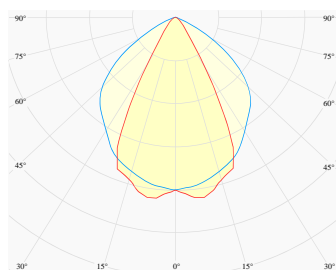

MOUNTING	Pendant
TYPE	Individual luminaire
CCT	2700K
CRI	CRI 80+
COLOR CONSISTENCY	3-Step MacAdam
LUMENS LUMINAIRE	1229 Lm
LIGHT SOURCE	2256 Lm
EFFICACY LUMINAIRE	79 Lm/W
LIGHT SOURCE	161 Lm/W
LIFETIME	L90B10 60.000h

CONTROL	no dim

LUMINAIRE POWER	15.6 W
INPUT VOLTAGE	220-240 VAC 50/60 Hz Integrated driver

HOUSING	Honeycomb Black light surface
HOUSING COLOR	Extruded aluminum, White color
IP CLASS	IP20 ingress protection
OTHER DETAILS	Suspension length 2m (6.5') Lead cable 2m (6.5'), transparent

DIMENSIONS	Width: 34 mm / 1.34" Height: 60 mm / 2.36" Length: 843 mm / 2.8'

Possible allowed deviation of optical and electrical values are ±15%. Allowed measurement uncertainty ±7%.
All values in datasheet are for reference only and customers should take these values on their own risk. HOLECTRON reserves the right for changes without prior notice.