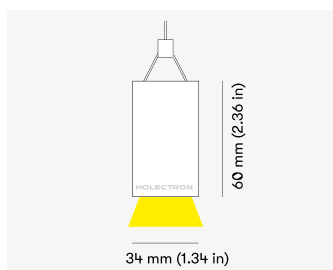

NEMAN PENDANT

Honeycomb Black

Product code: NM P LUM HB PW W17 827 0840 N

Article No.: F1PABDAADXX0840N

MOUNTING	Pendant
TYPE	Individual luminaire
CCT	2700K
CRI	CRI 80+
COLOR CONSISTENCY	3-Step MacAdam
LUMENS LUMINAIRE	1229 Lm
LIGHT SOURCE	2256 Lm
EFFICACY LUMINAIRE	79 Lm/W
LIGHT SOURCE	161 Lm/W
LIFETIME	L90B10 60.000h

CONTROL	no dim
----------------	--------

LUMINAIRE POWER	15.6 W
INPUT VOLTAGE	220-240 VAC 50/60 Hz Integrated driver

HOUSING	Honeycomb Black light surface
HOUSING COLOR	Extruded aluminum, White color
IP CLASS	IP20 ingress protection
OTHER DETAILS	Suspension length 2m (6.5') Lead cable 2m (6.5'), transparent

DIMENSIONS	Width: 34 mm / 1.34" Height: 60 mm / 2.36" Length: 843 mm / 2.8'
-------------------	--

Possible allowed deviation of optical and electrical values are ±15%. Allowed measurement uncertainty ±7%.
All values in datasheet are for reference only and customers should take these values on their own risk. HOLECTRON reserves the right for changes without prior notice.