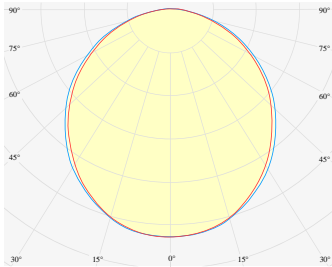

MOUNTING	Pendant
TYPE	Individual luminaire
CCT	2700K
CRI	CRI 80+
COLOR CONSISTENCY	3-Step MacAdam
LUMENS LUMINAIRE	2744 Lm
LIGHT SOURCE	3760 Lm
EFFICACY LUMINAIRE	106 Lm/W
LIGHT SOURCE	161 Lm/W
LIFETIME	L90B10 60.000h

CONTROL	no dim

LUMINAIRE POWER	25.9 W
INPUT VOLTAGE	220-240 VAC 50/60 Hz Integrated driver

HOUSING	Opal light surface
HOUSING COLOR	Extruded aluminum, White color
IP CLASS	IP20 ingress protection
OTHER DETAILS	Suspension length 2m (6.5') Lead cable 2m (6.5'), transparent

DIMENSIONS	Width: 34 mm / 1.34" Height: 60 mm / 2.36" Length: 1403 mm / 4.6'

Possible allowed deviation of optical and electrical values are ±15%. Allowed measurement uncertainty ±7%.
All values in datasheet are for reference only and customers should take these values on their own risk. HOLECTRON reserves the right for changes without prior notice.