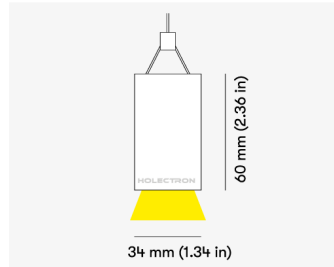

NEMAN PENDANT

Opal

Product code: NM P LUM OP PW W17 827 1400 N

Article No.: F1PAODAADXX1400N

MOUNTING	Pendant
TYPE	Individual luminaire
CCT	2700K
CRI	CRI 80+
COLOR CONSISTENCY	3-Step MacAdam
LUMENS LUMINAIRE	2744 Lm
LIGHT SOURCE	3760 Lm
EFFICACY LUMINAIRE	106 Lm/W
LIGHT SOURCE	161 Lm/W
LIFETIME	L90B10 60.000h

CONTROL	no dim
----------------	--------

LUMINAIRE POWER	25.9 W
INPUT VOLTAGE	220-240 VAC 50/60 Hz Integrated driver

HOUSING	Opal light surface
HOUSING COLOR	Extruded aluminum, White color
IP CLASS	IP20 ingress protection
OTHER DETAILS	Suspension length 2m (6.5') Lead cable 2m (6.5'), transparent

DIMENSIONS	Width: 34 mm / 1.34" Height: 60 mm / 2.36" Length: 1403 mm / 4.6'
-------------------	---

Possible allowed deviation of optical and electrical values are ±15%. Allowed measurement uncertainty ±7%.
All values in datasheet are for reference only and customers should take these values on their own risk. HOLECTRON reserves the right for changes without prior notice.