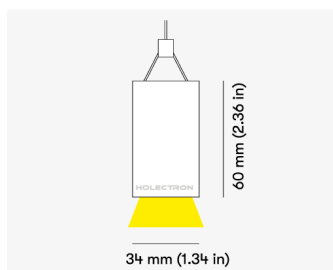

NEMAN PENDANT

Microprism

Product code: NM P LUM MP PW W17 827 1400 N

Article No.: F1PAMDAADXX1400N

MOUNTING	Pendant
TYPE	Individual luminaire
CCT	2700K
CRI	CRI 80+
COLOR CONSISTENCY	3-Step MacAdam
LUMENS LUMINAIRE	2761 Lm
LIGHT SOURCE	3760 Lm
EFFICACY LUMINAIRE	107 Lm/W
LIGHT SOURCE	161 Lm/W
LIFETIME	L90B10 60.000h

CONTROL	no dim
----------------	--------

LUMINAIRE POWER	25.9 W
INPUT VOLTAGE	220-240 VAC 50/60 Hz Integrated driver

HOUSING	Microprism light surface
HOUSING COLOR	Extruded aluminum, White color
IP CLASS	IP20 ingress protection
OTHER DETAILS	Suspension length 2m (6.5') Lead cable 2m (6.5'), transparent

DIMENSIONS	Width: 34 mm / 1.34" Height: 60 mm / 2.36" Length: 1403 mm / 4.6'
-------------------	---

Possible allowed deviation of optical and electrical values are ±15%. Allowed measurement uncertainty ±7%.
All values in datasheet are for reference only and customers should take these values on their own risk. HOLECTRON reserves the right for changes without prior notice.