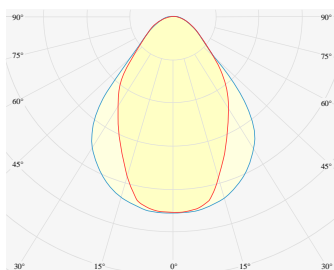

NEMAN PENDANT

Microprism

Product code: NM P LUM MP PW W17 827 1400 N

Article No.: F1PAMDAADXX1400N

MOUNTING	Pendant
TYPE	Individual luminaire
CCT	2700K
CRI	CRI 80+
COLOR CONSISTENCY	3-Step MacAdam
LUMENS LUMINAIRE	2761 Lm
LIGHT SOURCE	3760 Lm
EFFICACY LUMINAIRE	107 Lm/W
LIGHT SOURCE	161 Lm/W
LIFETIME	L90B10 60.000h

CONTROL	no dim
----------------	--------

LUMINAIRE POWER	25.9 W
INPUT VOLTAGE	220-240 VAC 50/60 Hz Integrated driver

HOUSING	Microprism light surface
HOUSING COLOR	Extruded aluminum, White color
IP CLASS	IP20 ingress protection
OTHER DETAILS	Suspension length 2m (6.5') Lead cable 2m (6.5'), transparent

DIMENSIONS	Width: 34 mm / 1.34" Height: 60 mm / 2.36" Length: 1403 mm / 4.6'
-------------------	---

Possible allowed deviation of optical and electrical values are ±15%. Allowed measurement uncertainty ±7%.
All values in datasheet are for reference only and customers should take these values on their own risk. HOLECTRON reserves the right for changes without prior notice.