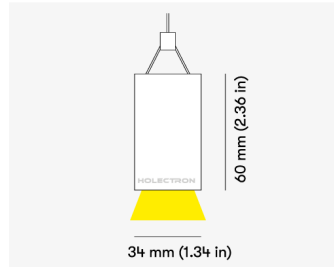

NEMAN PENDANT

Microprism

Product code: NM P LUM MP PW W17 827 1120 D

Article No.: F1PAMDAADXX1120D

MOUNTING	Pendant
TYPE	Individual luminaire
CCT	2700K
CRI	CRI 80+
COLOR CONSISTENCY	3-Step MacAdam
LUMENS LUMINAIRE	2209 Lm
LIGHT SOURCE	3008 Lm
EFFICACY LUMINAIRE	106 Lm/W
LIGHT SOURCE	161 Lm/W
LIFETIME	L90B10 60.000h

CONTROL	DALI
----------------	------

LUMINAIRE POWER	20.8 W
INPUT VOLTAGE	220-240 VAC 50/60 Hz Integrated driver

HOUSING	Microprism light surface
HOUSING COLOR	Extruded aluminum, White color
IP CLASS	IP20 ingress protection
OTHER DETAILS	Suspension length 2m (6.5') Lead cable 2m (6.5'), transparent

DIMENSIONS	Width: 34 mm / 1.34" Height: 60 mm / 2.36" Length: 1123 mm / 3.7'
-------------------	---

Possible allowed deviation of optical and electrical values are ±15%. Allowed measurement uncertainty ±7%.
All values in datasheet are for reference only and customers should take these values on their own risk. HOLECTRON reserves the right for changes without prior notice.