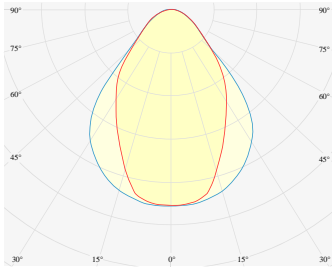

NEMAN PENDANT

Microprism

Product code: NM P LUM MP PW W17 827 1120 D

Article No.: F1PAMDAADXX1120D

MOUNTING	Pendant
TYPE	Individual luminaire
CCT	2700K
CRI	CRI 80+
COLOR CONSISTENCY	3-Step MacAdam
LUMENS LUMINAIRE	2209 Lm
LIGHT SOURCE	3008 Lm
EFFICACY LUMINAIRE	106 Lm/W
LIGHT SOURCE	161 Lm/W
LIFETIME	L90B10 60.000h

CONTROL	DALI
----------------	------

LUMINAIRE POWER	20.8 W
INPUT VOLTAGE	220-240 VAC 50/60 Hz Integrated driver

HOUSING	Microprism light surface
HOUSING COLOR	Extruded aluminum, White color
IP CLASS	IP20 ingress protection
OTHER DETAILS	Suspension length 2m (6.5') Lead cable 2m (6.5'), transparent

DIMENSIONS	Width: 34 mm / 1.34" Height: 60 mm / 2.36" Length: 1123 mm / 3.7'
-------------------	---

Possible allowed deviation of optical and electrical values are ±15%. Allowed measurement uncertainty ±7%.
All values in datasheet are for reference only and customers should take these values on their own risk. HOLECTRON reserves the right for changes without prior notice.