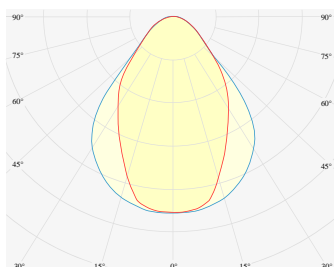

NEMAN PENDANT

Microprism

Product code: NM P LUM MP PW W17 827 0840 D

Article No.: F1PAMDAADXX0840D

MOUNTING	Pendant
TYPE	Individual luminaire
CCT	2700K
CRI	CRI 80+
COLOR CONSISTENCY	3-Step MacAdam
LUMENS LUMINAIRE	1657 Lm
LIGHT SOURCE	2256 Lm
EFFICACY LUMINAIRE	106 Lm/W
LIGHT SOURCE	161 Lm/W
LIFETIME	L90B10 60.000h

CONTROL	DALI
----------------	------

LUMINAIRE POWER	15.6 W
INPUT VOLTAGE	220-240 VAC 50/60 Hz Integrated driver

HOUSING	Microprism light surface
HOUSING COLOR	Extruded aluminum, White color
IP CLASS	IP20 ingress protection
OTHER DETAILS	Suspension length 2m (6.5') Lead cable 2m (6.5'), transparent

DIMENSIONS	Width: 34 mm / 1.34" Height: 60 mm / 2.36" Length: 843 mm / 2.8'
-------------------	--

Possible allowed deviation of optical and electrical values are ±15%. Allowed measurement uncertainty ±7%.
All values in datasheet are for reference only and customers should take these values on their own risk. HOLECTRON reserves the right for changes without prior notice.