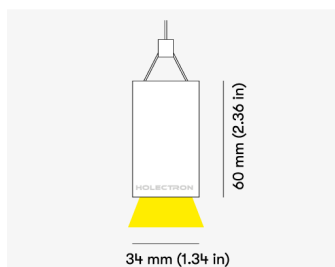

NEMAN PENDANT

Microprism

Product code: NM P LUM MP PW W17 827 0840 D

Article No.: F1PAMDAADXX0840D

MOUNTING	Pendant
TYPE	Individual luminaire
CCT	2700K
CRI	CRI 80+
COLOR CONSISTENCY	3-Step MacAdam
LUMENS LUMINAIRE	1657 Lm
LIGHT SOURCE	2256 Lm
EFFICACY LUMINAIRE	106 Lm/W
LIGHT SOURCE	161 Lm/W
LIFETIME	L90B10 60.000h

CONTROL	DALI
----------------	------

LUMINAIRE POWER	15.6 W
INPUT VOLTAGE	220-240 VAC 50/60 Hz Integrated driver

HOUSING	Microprism light surface
HOUSING COLOR	Extruded aluminum, White color
IP CLASS	IP20 ingress protection
OTHER DETAILS	Suspension length 2m (6.5') Lead cable 2m (6.5'), transparent

DIMENSIONS	Width: 34 mm / 1.34" Height: 60 mm / 2.36" Length: 843 mm / 2.8'
-------------------	--

Possible allowed deviation of optical and electrical values are ±15%. Allowed measurement uncertainty ±7%.
All values in datasheet are for reference only and customers should take these values on their own risk. HOLECTRON reserves the right for changes without prior notice.