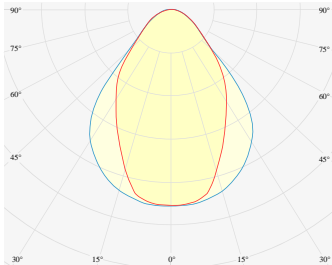

NEMAN PENDANT

Microprism

Product code: NM P LUM MP PW W17 827 0560 D

Article No.: F1PAMDAADXX0560D

MOUNTING	Pendant
TYPE	Individual luminaire
CCT	2700K
CRI	CRI 80+
COLOR CONSISTENCY	3-Step MacAdam
LUMENS LUMINAIRE	1105 Lm
LIGHT SOURCE	1504 Lm
EFFICACY LUMINAIRE	106 Lm/W
LIGHT SOURCE	161 Lm/W
LIFETIME	L90B10 60.000h

CONTROL	DALI
----------------	------

LUMINAIRE POWER	10.4 W
INPUT VOLTAGE	220-240 VAC 50/60 Hz Integrated driver

HOUSING	Microprism light surface
HOUSING COLOR	Extruded aluminum, White color
IP CLASS	IP20 ingress protection
OTHER DETAILS	Suspension length 2m (6.5') Lead cable 2m (6.5'), transparent

DIMENSIONS	Width: 34 mm / 1.34" Height: 60 mm / 2.36" Length: 563 mm / 1.8'
-------------------	--

Possible allowed deviation of optical and electrical values are ±15%. Allowed measurement uncertainty ±7%.
All values in datasheet are for reference only and customers should take these values on their own risk. HOLECTRON reserves the right for changes without prior notice.