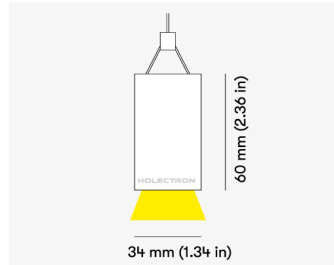

NEMAN PENDANT

Microprism

Product code: NM P LUM MP PW W17 827 0560 D

Article No.: F1PAMDAADXX0560D

MOUNTING	Pendant
TYPE	Individual luminaire
CCT	2700K
CRI	CRI 80+
COLOR CONSISTENCY	3-Step MacAdam
LUMENS LUMINAIRE	1105 Lm
LIGHT SOURCE	1504 Lm
EFFICACY LUMINAIRE	106 Lm/W
LIGHT SOURCE	161 Lm/W
LIFETIME	L90B10 60.000h

CONTROL	DALI
----------------	------

LUMINAIRE POWER	10.4 W
INPUT VOLTAGE	220-240 VAC 50/60 Hz Integrated driver

HOUSING	Microprism light surface
HOUSING COLOR	Extruded aluminum, White color
IP CLASS	IP20 ingress protection
OTHER DETAILS	Suspension length 2m (6.5') Lead cable 2m (6.5'), transparent

DIMENSIONS	Width: 34 mm / 1.34" Height: 60 mm / 2.36" Length: 563 mm / 1.8'
-------------------	--

Possible allowed deviation of optical and electrical values are ±15%. Allowed measurement uncertainty ±7%.
All values in datasheet are for reference only and customers should take these values on their own risk. HOLECTRON reserves the right for changes without prior notice.