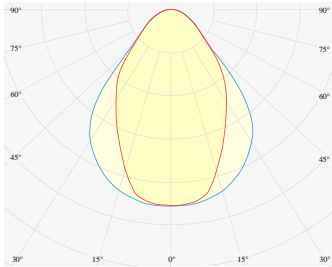

NEMAN PENDANT

Microprism

Product code: NM P LUM MP PW W17 827 0560 N

Article No.: F1PAMDAADXX0560N

MOUNTING	Pendant
TYPE	Individual luminaire
CCT	2700K
CRI	CRI 80+
COLOR CONSISTENCY	3-Step MacAdam
LUMENS LUMINAIRE	1105 Lm
LIGHT SOURCE	1504 Lm
EFFICACY LUMINAIRE	106 Lm/W
LIGHT SOURCE	161 Lm/W
LIFETIME	L90B10 60.000h

CONTROL	no dim
----------------	--------

LUMINAIRE POWER	10.4 W
INPUT VOLTAGE	220-240 VAC 50/60 Hz Integrated driver

HOUSING	Microprism light surface
HOUSING COLOR	Extruded aluminum, White color
IP CLASS	IP20 ingress protection
OTHER DETAILS	Suspension length 2m (6.5') Lead cable 2m (6.5'), transparent

DIMENSIONS	Width: 34 mm / 1.34" Height: 60 mm / 2.36" Length: 563 mm / 1.8'
-------------------	--

Possible allowed deviation of optical and electrical values are ±15%. Allowed measurement uncertainty ±7%.
All values in datasheet are for reference only and customers should take these values on their own risk. HOLECTRON reserves the right for changes without prior notice.