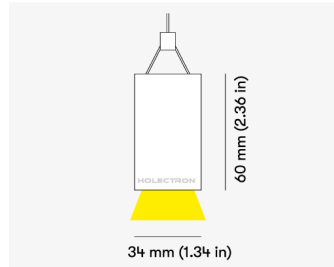

NEMAN PENDANT

Microprism

Product code: NM P LUM MP PW W17 827 0560 N

Article No.: F1PAMDAADXX0560N

MOUNTING	Pendant
TYPE	Individual luminaire
CCT	2700K
CRI	CRI 80+
COLOR CONSISTENCY	3-Step MacAdam
LUMENS LUMINAIRE	1105 Lm
LIGHT SOURCE	1504 Lm
EFFICACY LUMINAIRE	106 Lm/W
LIGHT SOURCE	161 Lm/W
LIFETIME	L90B10 60.000h

CONTROL	no dim
----------------	--------

LUMINAIRE POWER	10.4 W
INPUT VOLTAGE	220-240 VAC 50/60 Hz Integrated driver

HOUSING	Microprism light surface
HOUSING COLOR	Extruded aluminum, White color
IP CLASS	IP20 ingress protection
OTHER DETAILS	Suspension length 2m (6.5') Lead cable 2m (6.5'), transparent

DIMENSIONS	Width: 34 mm / 1.34" Height: 60 mm / 2.36" Length: 563 mm / 1.8'
-------------------	--

Possible allowed deviation of optical and electrical values are ±15%. Allowed measurement uncertainty ±7%.
All values in datasheet are for reference only and customers should take these values on their own risk. HOLECTRON reserves the right for changes without prior notice.