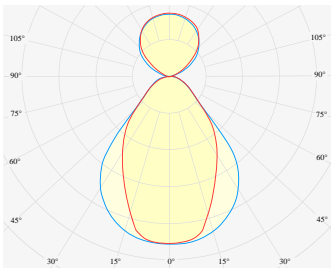

NEMAN PENDANT

Microprism direct/indirect

Product code: NM P LUM MP PW W17W8 827 0840 N

Article No.: F2PAMDKADXX0840N

MOUNTING	Pendant direct/indirect
TYPE	Individual luminaire
CCT	2700K
CRI	CRI 80+
COLOR CONSISTENCY	3-Step MacAdam
LUMENS LUMINAIRE	2805 Lm
LIGHT SOURCE	3591 Lm
DIR/IND PROPORTION	62/38
EFFICACY LUMINAIRE	129 Lm/W
LIGHT SOURCE	184 Lm/W
LIFETIME	L90B10 60.000h

CONTROL	no dim
----------------	--------

LUMINAIRE POWER	21.7 W
INPUT VOLTAGE	220-240 VAC 50/60 Hz Integrated driver

HOUSING	Microprism light surface
HOUSING COLOR	Extruded aluminum, White color
IP CLASS	IP20 ingress protection
OTHER DETAILS	Suspension length 2m (6.5') Lead cable 2m (6.5'), transparent

DIMENSIONS	Width: 34 mm / 1.34" Height: 60 mm / 2.36" Length: 843 mm / 2.8'
-------------------	--