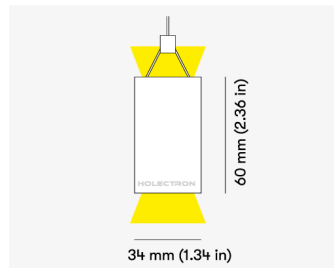

NEMAN PENDANT

Microprism direct/indirect

Product code: NM P LUM MP PW W17W8 827 0840 N

Article No.: F2PAMDKADXX0840N

MOUNTING	Pendant direct/indirect
TYPE	Individual luminaire
CCT	2700K
CRI	CRI 80+
COLOR CONSISTENCY	3-Step MacAdam
LUMENS LUMINAIRE	2805 Lm
LIGHT SOURCE	3591 Lm
DIR/IND PROPORTION	62/38
EFFICACY LUMINAIRE	129 Lm/W
LIGHT SOURCE	184 Lm/W
LIFETIME	L90B10 60.000h

CONTROL	no dim
----------------	--------

LUMINAIRE POWER	21.7 W
INPUT VOLTAGE	220-240 VAC 50/60 Hz Integrated driver

HOUSING	Microprism light surface
HOUSING COLOR	Extruded aluminum, White color
IP CLASS	IP20 ingress protection
OTHER DETAILS	Suspension length 2m (6.5') Lead cable 2m (6.5'), transparent

DIMENSIONS	Width: 34 mm / 1.34" Height: 60 mm / 2.36" Length: 843 mm / 2.8'
-------------------	--