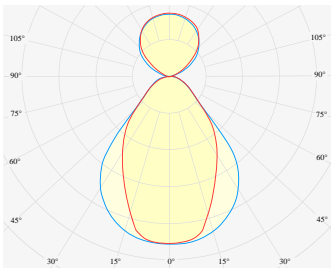

NEMAN PENDANT

Microprism direct/indirect

Product code: NM P LUM MP PW W17W8 827 0560 D

Article No.: F2PAMDKADXX0560D

MOUNTING	Pendant direct/indirect
TYPE	Individual luminaire
CCT	2700K
CRI	CRI 80+
COLOR CONSISTENCY	3-Step MacAdam
LUMENS LUMINAIRE	1870 Lm
LIGHT SOURCE	2394 Lm
DIR/IND PROPORTION	62/38
EFFICACY LUMINAIRE	129 Lm/W
LIGHT SOURCE	184 Lm/W
LIFETIME	L90B10 60.000h

CONTROL	DALI
----------------	------

LUMINAIRE POWER	14.5 W
INPUT VOLTAGE	220-240 VAC 50/60 Hz Integrated driver

HOUSING	Microprism light surface
HOUSING COLOR	Extruded aluminum, White color
IP CLASS	IP20 ingress protection
OTHER DETAILS	Suspension length 2m (6.5') Lead cable 2m (6.5'), transparent

DIMENSIONS	Width: 34 mm / 1.34" Height: 60 mm / 2.36" Length: 563 mm / 1.8'
-------------------	--