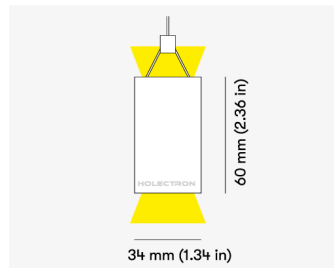

NEMAN PENDANT

Microprism direct/indirect

Product code: NM P LUM MP PW W17W8 827 0560 D

Article No.: F2PAMDKADXX0560D

MOUNTING	Pendant direct/indirect
TYPE	Individual luminaire
CCT	2700K
CRI	CRI 80+
COLOR CONSISTENCY	3-Step MacAdam
LUMENS LUMINAIRE	1870 Lm
LIGHT SOURCE	2394 Lm
DIR/IND PROPORTION	62/38
EFFICACY LUMINAIRE	129 Lm/W
LIGHT SOURCE	184 Lm/W
LIFETIME	L90B10 60.000h

CONTROL	DALI
----------------	------

LUMINAIRE POWER	14.5 W
INPUT VOLTAGE	220-240 VAC 50/60 Hz Integrated driver

HOUSING	Microprism light surface
HOUSING COLOR	Extruded aluminum, White color
IP CLASS	IP20 ingress protection
OTHER DETAILS	Suspension length 2m (6.5') Lead cable 2m (6.5'), transparent

DIMENSIONS	Width: 34 mm / 1.34" Height: 60 mm / 2.36" Length: 563 mm / 1.8'
-------------------	--