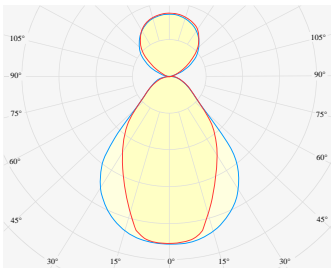

NEMAN PENDANT

Microprism direct/indirect

Product code: NM P LUM MP PW W17W8 827 0560 N

Article No.: F2PAMDKADXX0560N

MOUNTING	Pendant direct/indirect
TYPE	Individual luminaire
CCT	2700K
CRI	CRI 80+
COLOR CONSISTENCY	3-Step MacAdam
LUMENS LUMINAIRE	1870 Lm
LIGHT SOURCE	2394 Lm
DIR/IND PROPORTION	62/38
EFFICACY LUMINAIRE	129 Lm/W
LIGHT SOURCE	184 Lm/W
LIFETIME	L90B10 60.000h

CONTROL	no dim
----------------	--------

LUMINAIRE POWER	14.5 W
INPUT VOLTAGE	220-240 VAC 50/60 Hz Integrated driver

HOUSING	Microprism light surface
HOUSING COLOR	Extruded aluminum, White color
IP CLASS	IP20 ingress protection
OTHER DETAILS	Suspension length 2m (6.5') Lead cable 2m (6.5'), transparent

DIMENSIONS	Width: 34 mm / 1.34" Height: 60 mm / 2.36" Length: 563 mm / 1.8'
-------------------	--