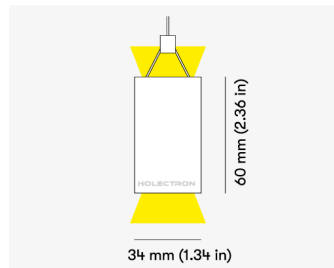

NEMAN PENDANT

Microprism direct/indirect

Product code: NM P LUM MP PW W17W8 827 0560 N

Article No.: F2PAMDKADXX0560N

MOUNTING	Pendant direct/indirect
TYPE	Individual luminaire
CCT	2700K
CRI	CRI 80+
COLOR CONSISTENCY	3-Step MacAdam
LUMENS LUMINAIRE	1870 Lm
LIGHT SOURCE	2394 Lm
DIR/IND PROPORTION	62/38
EFFICACY LUMINAIRE	129 Lm/W
LIGHT SOURCE	184 Lm/W
LIFETIME	L90B10 60.000h

CONTROL	no dim
----------------	--------

LUMINAIRE POWER	14.5 W
INPUT VOLTAGE	220-240 VAC 50/60 Hz Integrated driver

HOUSING	Microprism light surface
HOUSING COLOR	Extruded aluminum, White color
IP CLASS	IP20 ingress protection
OTHER DETAILS	Suspension length 2m (6.5') Lead cable 2m (6.5'), transparent

DIMENSIONS	Width: 34 mm / 1.34" Height: 60 mm / 2.36" Length: 563 mm / 1.8'
-------------------	--