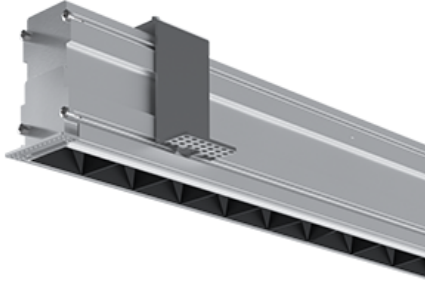

NEMAN X TRIMLESS

Neman-X T LUM PW X1 B D30 927 ND

Individual luminaire

Product code: NMX T LUM PW X1 B D30 927 N

Article No.: F3TADABBDN

see drawings below for real representation

COLORS

PHOTOMETRICS

TECHNICAL DRAWING

MOUNTING	Trimless type
SPECTRUM	2700K CRI 90+ 3-Step MacAdam
OPTICS	30°
LUMINOUS FLUX	Luminaire: 115 Lm Light source: 157 Lm
EFFICACY	Luminaire: 72 Lm/W Light source: 98 Lm/W
LIFETIME	L90B10 60.000h
DIMMING	not dimmable
HOUSING	Aluminum, plastic
ELECTRICAL	Luminaire power: 1.6 W 220-240 VAC 50/60 Hz Integrated driver
OTHER DETAILS	IP40 ingress protection
DIMENSIONS	Width: 50mm / 2" Height: 93mm / 3.66" Length: 203 mm / 0.67'
MOUNTING HOLE	203 x 53 mm / CuttingHoleLengthFt:value1
LEDS LAYOUT	