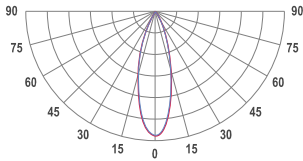

TECHNICAL DRAWING

MOUNTING	Trimless type
SPECTRUM	2700K CRI 90+ 3-Step MacAdam
OPTICS	30°
LUMINOUS FLUX	Luminaire: 115 Lm Light source: 157 Lm
EFFICACY	Luminaire: 72 Lm/W Light source: 98 Lm/W
LIFETIME	L90B10 60.000h
DIMMING	not dimmable
HOUSING	Aluminum, plastic
ELECTRICAL	Luminaire power: 1.6 W 220-240 VAC 50/60 Hz Integrated driver
OTHER DETAILS	IP40 ingress protection
DIMENSIONS	Width: 50mm / 2" Height: 93mm / 3.66" Length: 203 mm / 0.67'
MOUNTING HOLE	203 x 53 mm / CuttingHoleLengthFt:value1
LEDS LAYOUT	