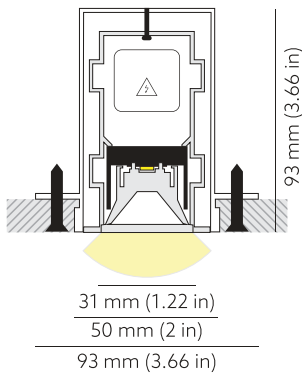

NEMAN X TRIMLESS

Neman-X T LUM PW X1 B D30 927 ND

Individual luminaire

Product code: NMX T LUM PW X1 B D30 927 N

Article No.: F3TADABBDN

see drawings below for real representation

COLORS

PHOTOMETRICS

TECHNICAL DRAWING

MOUNTING	Trimless type
SPECTRUM	2700K CRI 90+ 3-Step MacAdam
OPTICS	30°
LUMINOUS FLUX	Luminaire: 115 Lm Light source: 157 Lm
EFFICACY	Luminaire: 72 Lm/W Light source: 98 Lm/W
LIFETIME	L90B10 60.000h
DIMMING	not dimmable
HOUSING	Aluminum, plastic
ELECTRICAL	Luminaire power: 1.6 W 220-240 VAC 50/60 Hz Integrated driver
OTHER DETAILS	IP40 ingress protection
DIMENSIONS	Width: 50mm / 2" Height: 93mm / 3.66" Length: 203 mm / 0.67'
MOUNTING HOLE	203 x 53 mm / CuttingHoleLengthFt:value1
LEDS LAYOUT	