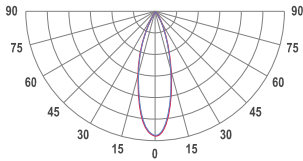

TECHNICAL DRAWING

MOUNTING	Trimless type
SPECTRUM	3500K CRI 90+ 3-Step MacAdam
OPTICS	30°
LUMINOUS FLUX	Luminaire: 123 Lm Light source: 168 Lm
EFFICACY	Luminaire: 77 Lm/W Light source: 105 Lm/W
LIFETIME	L90B10 60.000h
DIMMING	DALI, PushDim
HOUSING	Aluminum, plastic
ELECTRICAL	Luminaire power: 1.6 W 220-240 VAC 50/60 Hz Integrated driver
OTHER DETAILS	IP40 ingress protection
DIMENSIONS	Width: 50mm / 2" Height: 93mm / 3.66" Length: 203 mm / 0.67'
MOUNTING HOLE	203 x 53 mm / CuttingHoleLengthFt:value1
LEDS LAYOUT	