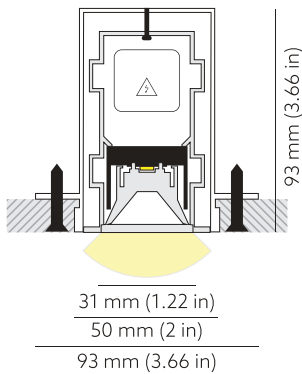

NEMAN X TRIMLESS

Neman-X T LUM PW X1 B D30 935 DALI

Individual luminaire

Product code: NMX T LUM PW X1 B D30 935 D

Article No.: F3TADABBBFD

see drawings below for real representation

COLORS

PHOTOMETRICS

TECHNICAL DRAWING

MOUNTING	Trimless type
SPECTRUM	3500K CRI 90+ 3-Step MacAdam
OPTICS	30°
LUMINOUS FLUX	Luminaire: 123 Lm Light source: 168 Lm
EFFICACY	Luminaire: 77 Lm/W Light source: 105 Lm/W
LIFETIME	L90B10 60.000h
DIMMING	DALI, PushDim
HOUSING	Aluminum, plastic
ELECTRICAL	Luminaire power: 1.6 W 220-240 VAC 50/60 Hz Integrated driver
OTHER DETAILS	IP40 ingress protection
DIMENSIONS	Width: 50mm / 2" Height: 93mm / 3.66" Length: 203 mm / 0.67'
MOUNTING HOLE	203 x 53 mm / CuttingHoleLengthFt:value1
LEDS LAYOUT	