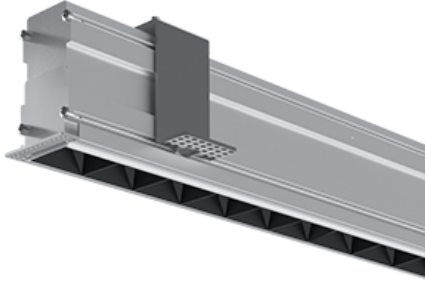

NEMAN X TRIMLESS

Neman-X T LUM PW X1 B D30 935 DALI

Individual luminaire

Product code: NMX T LUM PW X1 B D30 935 D

Article No.: F3TADABBBFD

see drawings below for real representation

COLORS

PHOTOMETRICS

TECHNICAL DRAWING

MOUNTING	Trimless type
SPECTRUM	3500K CRI 90+ 3-Step MacAdam
OPTICS	30°
LUMINOUS FLUX	Luminaire: 123 Lm Light source: 168 Lm
EFFICACY	Luminaire: 77 Lm/W Light source: 105 Lm/W
LIFETIME	L90B10 60.000h
DIMMING	DALI, PushDim
HOUSING	Aluminum, plastic
ELECTRICAL	Luminaire power: 1.6 W 220-240 VAC 50/60 Hz Integrated driver
OTHER DETAILS	IP40 ingress protection
DIMENSIONS	Width: 50mm / 2" Height: 93mm / 3.66" Length: 203 mm / 0.67'
MOUNTING HOLE	203 x 53 mm / CuttingHoleLengthFt:value1
LEDS LAYOUT	