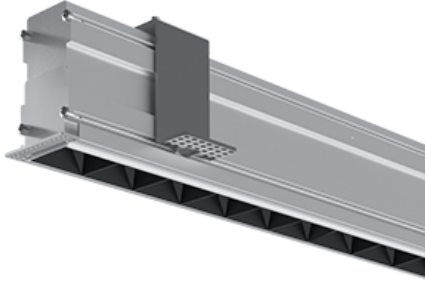

NEMAN X TRIMLESS

Neman-X T LUM PW X1 B D30 935 ND

Individual luminaire

Product code: NMX T LUM PW X1 B D30 935 N

Article No.: F3TADABBBFN

see drawings below for real representation

COLORS

PHOTOMETRICS

TECHNICAL DRAWING

MOUNTING	Trimless type
SPECTRUM	3500K CRI 90+ 3-Step MacAdam
OPTICS	30°
LUMINOUS FLUX	Luminaire: 123 Lm Light source: 168 Lm
EFFICACY	Luminaire: 77 Lm/W Light source: 105 Lm/W
LIFETIME	L90B10 60.000h
DIMMING	not dimmable
HOUSING	Aluminum, plastic
ELECTRICAL	Luminaire power: 1.6 W 220-240 VAC 50/60 Hz Integrated driver
OTHER DETAILS	IP40 ingress protection
DIMENSIONS	Width: 50mm / 2" Height: 93mm / 3.66" Length: 203 mm / 0.67'
MOUNTING HOLE	203 x 53 mm / CuttingHoleLengthFt:value1
LEDS LAYOUT	