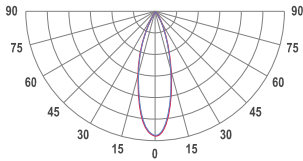

TECHNICAL DRAWING

MOUNTING	Trimless type
SPECTRUM	3500K CRI 90+ 3-Step MacAdam
OPTICS	30°
LUMINOUS FLUX	Luminaire: 123 Lm Light source: 168 Lm
EFFICACY	Luminaire: 77 Lm/W Light source: 105 Lm/W
LIFETIME	L90B10 60.000h
DIMMING	not dimmable
HOUSING	Aluminum, plastic
ELECTRICAL	Luminaire power: 1.6 W 220-240 VAC 50/60 Hz Integrated driver
OTHER DETAILS	IP40 ingress protection
DIMENSIONS	Width: 50mm / 2" Height: 93mm / 3.66" Length: 203 mm / 0.67'
MOUNTING HOLE	203 x 53 mm / CuttingHoleLengthFt:value1
LEDS LAYOUT	