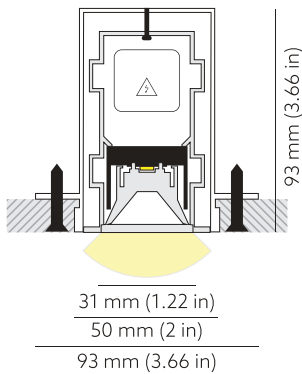

NEMAN X TRIMLESS

Neman-X T LUM PW X1 B D30 935 ND

Individual luminaire

Product code: NMX T LUM PW X1 B D30 935 N

Article No.: F3TADABBBFN

see drawings below for real representation

COLORS

PHOTOMETRICS

TECHNICAL DRAWING

MOUNTING	Trimless type
SPECTRUM	3500K CRI 90+ 3-Step MacAdam
OPTICS	30°
LUMINOUS FLUX	Luminaire: 123 Lm Light source: 168 Lm
EFFICACY	Luminaire: 77 Lm/W Light source: 105 Lm/W
LIFETIME	L90B10 60.000h
DIMMING	not dimmable
HOUSING	Aluminum, plastic
ELECTRICAL	Luminaire power: 1.6 W 220-240 VAC 50/60 Hz Integrated driver
OTHER DETAILS	IP40 ingress protection
DIMENSIONS	Width: 50mm / 2" Height: 93mm / 3.66" Length: 203 mm / 0.67'
MOUNTING HOLE	203 x 53 mm / CuttingHoleLengthFt:value1
LEDS LAYOUT	