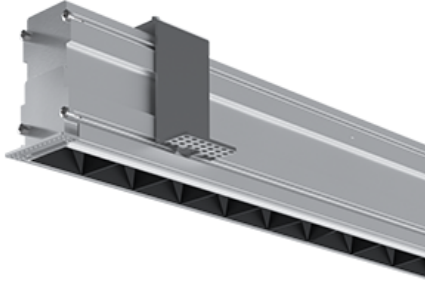

NEMAN X TRIMLESS

Neman-X T LUM PW X1 B D30 930 DALI

Individual luminaire

Product code: NMX T LUM PW X1 B D30 930 D

Article No.: F3TADABBED

see drawings below for real representation

COLORS

PHOTOMETRICS

TECHNICAL DRAWING

MOUNTING	Trimless type
SPECTRUM	3000K CRI 90+ 3-Step MacAdam
OPTICS	30°
LUMINOUS FLUX	Luminaire: 118 Lm Light source: 162 Lm
EFFICACY	Luminaire: 74 Lm/W Light source: 101 Lm/W
LIFETIME	L90B10 60.000h
DIMMING	DALI, PushDim
HOUSING	Aluminum, plastic
ELECTRICAL	Luminaire power: 1.6 W 220-240 VAC 50/60 Hz Integrated driver
OTHER DETAILS	IP40 ingress protection
DIMENSIONS	Width: 50mm / 2" Height: 93mm / 3.66" Length: 203 mm / 0.67'
MOUNTING HOLE	203 x 53 mm / CuttingHoleLengthFt:value1
LEDS LAYOUT	