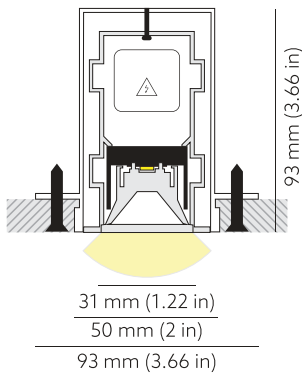

NEMAN X TRIMLESS

Neman-X T LUM PW X1 B D30 930 DALI

Individual luminaire

Product code: NMX T LUM PW X1 B D30 930 D

Article No.: F3TADABBED

see drawings below for real representation

COLORS

PHOTOMETRICS

TECHNICAL DRAWING

MOUNTING	Trimless type
SPECTRUM	3000K CRI 90+ 3-Step MacAdam
OPTICS	30°
LUMINOUS FLUX	Luminaire: 118 Lm Light source: 162 Lm
EFFICACY	Luminaire: 74 Lm/W Light source: 101 Lm/W
LIFETIME	L90B10 60.000h
DIMMING	DALI, PushDim
HOUSING	Aluminum, plastic
ELECTRICAL	Luminaire power: 1.6 W 220-240 VAC 50/60 Hz Integrated driver
OTHER DETAILS	IP40 ingress protection
DIMENSIONS	Width: 50mm / 2" Height: 93mm / 3.66" Length: 203 mm / 0.67'
MOUNTING HOLE	203 x 53 mm / CuttingHoleLengthFt:value1
LEDS LAYOUT	