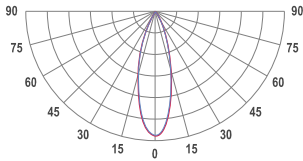

TECHNICAL DRAWING

MOUNTING	Trimless type
SPECTRUM	3000K CRI 90+ 3-Step MacAdam
OPTICS	30°
LUMINOUS FLUX	Luminaire: 118 Lm Light source: 162 Lm
EFFICACY	Luminaire: 74 Lm/W Light source: 101 Lm/W
LIFETIME	L90B10 60.000h
DIMMING	DALI, PushDim
HOUSING	Aluminum, plastic
ELECTRICAL	Luminaire power: 1.6 W 220-240 VAC 50/60 Hz Integrated driver
OTHER DETAILS	IP40 ingress protection
DIMENSIONS	Width: 50mm / 2" Height: 93mm / 3.66" Length: 203 mm / 0.67'
MOUNTING HOLE	203 x 53 mm / CuttingHoleLengthFt:value1
LEDS LAYOUT	