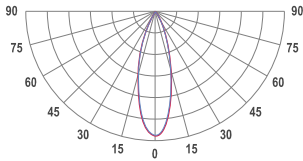

TECHNICAL DRAWING

MOUNTING	Trimless type
SPECTRUM	3000K CRI 90+ 3-Step MacAdam
OPTICS	30°
LUMINOUS FLUX	Luminaire: 118 Lm Light source: 162 Lm
EFFICACY	Luminaire: 74 Lm/W Light source: 101 Lm/W
LIFETIME	L90B10 60.000h
DIMMING	not dimmable
HOUSING	Aluminum, plastic
ELECTRICAL	Luminaire power: 1.6 W 220-240 VAC 50/60 Hz Integrated driver
OTHER DETAILS	IP40 ingress protection
DIMENSIONS	Width: 50mm / 2" Height: 93mm / 3.66" Length: 203 mm / 0.67'
MOUNTING HOLE	203 x 53 mm / CuttingHoleLengthFt:value1
LEDS LAYOUT	