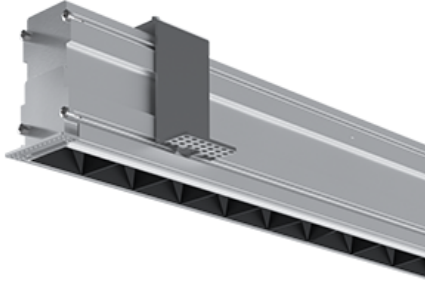

NEMAN X TRIMLESS

Neman-X T LUM PW X1 B D30 930 ND

Individual luminaire

Product code: NMX T LUM PW X1 B D30 930 N

Article No.: F3TADABBEN

see drawings below for real representation

COLORS

PHOTOMETRICS

TECHNICAL DRAWING

MOUNTING	Trimless type
SPECTRUM	3000K CRI 90+ 3-Step MacAdam
OPTICS	30°
LUMINOUS FLUX	Luminaire: 118 Lm Light source: 162 Lm
EFFICACY	Luminaire: 74 Lm/W Light source: 101 Lm/W
LIFETIME	L90B10 60.000h
DIMMING	not dimmable
HOUSING	Aluminum, plastic
ELECTRICAL	Luminaire power: 1.6 W 220-240 VAC 50/60 Hz Integrated driver
OTHER DETAILS	IP40 ingress protection
DIMENSIONS	Width: 50mm / 2" Height: 93mm / 3.66" Length: 203 mm / 0.67'
MOUNTING HOLE	203 x 53 mm / CuttingHoleLengthFt:value1
LEDS LAYOUT	