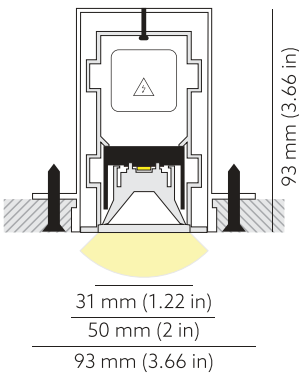

NEMAN X TRIMLESS

Neman-X T LUM PW X1 B D30 930 ND

Individual luminaire

Product code: NMX T LUM PW X1 B D30 930 N

Article No.: F3TADABBEN

see drawings below for real representation

COLORS

PHOTOMETRICS

TECHNICAL DRAWING

MOUNTING	Trimless type
SPECTRUM	3000K CRI 90+ 3-Step MacAdam
OPTICS	30°
LUMINOUS FLUX	Luminaire: 118 Lm Light source: 162 Lm
EFFICACY	Luminaire: 74 Lm/W Light source: 101 Lm/W
LIFETIME	L90B10 60.000h
DIMMING	not dimmable
HOUSING	Aluminum, plastic
ELECTRICAL	Luminaire power: 1.6 W 220-240 VAC 50/60 Hz Integrated driver
OTHER DETAILS	IP40 ingress protection
DIMENSIONS	Width: 50mm / 2" Height: 93mm / 3.66" Length: 203 mm / 0.67'
MOUNTING HOLE	203 x 53 mm / CuttingHoleLengthFt:value1
LEDS LAYOUT	