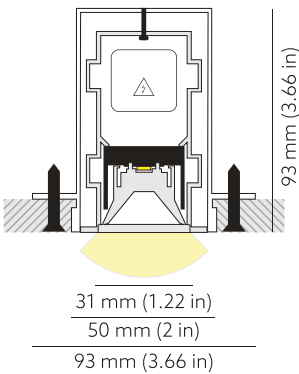

NEMAN X TRIMLESS

Neman-X T LUM PW X1 B D30 927 DALI

Individual luminaire

Product code: NMX T LUM PW X1 B D30 927 D

Article No.: F3TADABBBDD

see drawings below for real representation

COLORS

PHOTOMETRICS

TECHNICAL DRAWING

MOUNTING	Trimless type
SPECTRUM	2700K CRI 90+ 3-Step MacAdam
OPTICS	30°
LUMINOUS FLUX	Luminaire: 115 Lm Light source: 157 Lm
EFFICACY	Luminaire: 72 Lm/W Light source: 98 Lm/W
LIFETIME	L90B10 60.000h
DIMMING	DALI, PushDim
HOUSING	Aluminum, plastic
ELECTRICAL	Luminaire power: 1.6 W 220-240 VAC 50/60 Hz Integrated driver
OTHER DETAILS	IP40 ingress protection
DIMENSIONS	Width: 50mm / 2" Height: 93mm / 3.66" Length: 203 mm / 0.67'
MOUNTING HOLE	203 x 53 mm / CuttingHoleLengthFt:value1
LEDS LAYOUT	