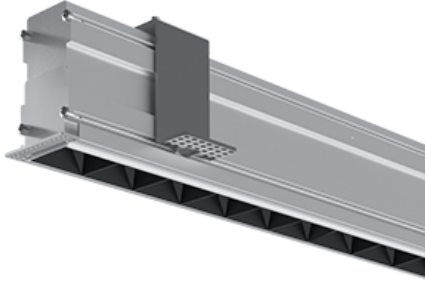

NEMAN X TRIMLESS

Neman-X T LUM PW X1 B D30 927 DALI

Individual luminaire

Product code: NMX T LUM PW X1 B D30 927 D

Article No.: F3TADABBBDD

see drawings below for real representation

COLORS

PHOTOMETRICS

TECHNICAL DRAWING

MOUNTING	Trimless type
SPECTRUM	2700K CRI 90+ 3-Step MacAdam
OPTICS	30°
LUMINOUS FLUX	Luminaire: 115 Lm Light source: 157 Lm
EFFICACY	Luminaire: 72 Lm/W Light source: 98 Lm/W
LIFETIME	L90B10 60.000h
DIMMING	DALI, PushDim
HOUSING	Aluminum, plastic
ELECTRICAL	Luminaire power: 1.6 W 220-240 VAC 50/60 Hz Integrated driver
OTHER DETAILS	IP40 ingress protection
DIMENSIONS	Width: 50mm / 2" Height: 93mm / 3.66" Length: 203 mm / 0.67'
MOUNTING HOLE	203 x 53 mm / CuttingHoleLengthFt:value1
LEDS LAYOUT	