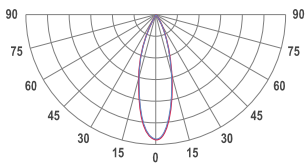

See luminaire drawings below for actual layout

COLORS

PHOTOMETRICS

SEGMENT TYPE LAYOUT

Start module

TECHNICAL DRAWING

MOUNTING

Trimless type

SPECTRUM

2700K
CRI 90+
3-Step MacAdam

OPTICS

30°

LUMINOUS FLUX*

Luminaire: 4667 Lm
Light source: 5364 Lm

EFFICACY

Luminaire: 74 Lm/W
Light source: 85 Lm/W

OTHER DETAILS

IP40 ingress protection

DIMENSIONS

Width: 50mm / 2"
Height: 93mm / 3.66"
Length: 3001.5 mm / 9.8'
Distance between groups: 50 cm
Black-out length: 484.75 mm / 1.59'

MOUNTING HOLE

3010 x 53 mm / 9.88' x 0.17"