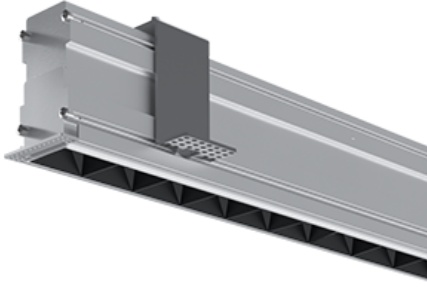

NEMAN X - TRIMLESS CONTINUOUS

Neman-X T STA PW X3-05 D30 927 L3000 ND

Start module for continuous line system

Product code: NMX T STA PW X3-05 B D30 927 3000 N

Article No.: F5TBDCPBBD3000N

Neman X Trimless luminaire contains changeable light engine. Luminaires lamps can be changed separately from the holding profile.

See luminaire drawings below for actual layout

COLORS

PHOTOMETRICS

SEGMENT TYPE LAYOUT

Start module

TECHNICAL DRAWING

MOUNTING

Trimless type

SPECTRUM

2700K
CRI 90+
3-Step MacAdam

OPTICS

30°

LUMINOUS FLUX*

Luminaire: 4667 Lm
Light source: 5364 Lm

EFFICACY

Luminaire: 74 Lm/W
Light source: 85 Lm/W

OTHER DETAILS

IP40 ingress protection

DIMENSIONS

Width: 50mm / 2"
Height: 93mm / 3.66"
Length: 3001.5 mm / 9.8'
Distance between groups: 50 cm
Black-out length: 484.75 mm / 1.59'

MOUNTING HOLE

3010 x 53 mm / 9.88' x 0.17"