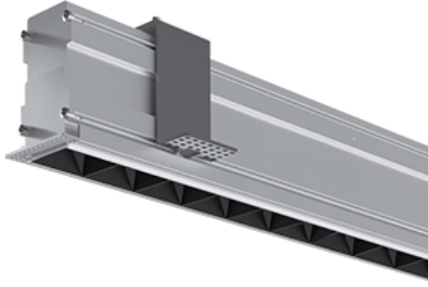

NEMAN X - TRIMLESS CONTINUOUS

Neman-X T STA PW X3-05 D30 927 L500 ND

Start module for continuous line system

Product code: NMX T STA PW X3-05 B D30 927 0500 N

Article No.: F5TBDCPBBD0500N

Neman X Trimless luminaire contains changeable light engine. Luminaires lamps can be changed separately from the holding profile.

See luminaire drawings below for actual layout

COLORS

PHOTOMETRICS

SEGMENT TYPE LAYOUT

Start module

TECHNICAL DRAWING

MOUNTING

Trimless type

SPECTRUM

2700K
CRI 90+
3-Step MacAdam

OPTICS

30°

LUMINOUS FLUX*

Luminaire: 778 Lm
Light source: 894 Lm

EFFICACY

Luminaire: 74 Lm/W
Light source: 85 Lm/W

OTHER DETAILS

IP40 ingress protection

DIMENSIONS

Width: 50mm / 2"
Height: 93mm / 3.66"
Length: 501.5 mm / 1.6'
Distance between groups: 50 cm
Black-out length: 408.5 mm / 1.34'

MOUNTING HOLE

510 x 53 mm / 1.67' x 0.17"