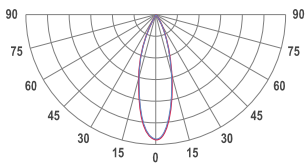

See luminaire drawings below for actual layout

COLORS

PHOTOMETRICS

SEGMENT TYPE LAYOUT

Start module

TECHNICAL DRAWING

MOUNTING

Trimless type

SPECTRUM

2700K
CRI 90+
3-Step MacAdam

OPTICS

30°

LUMINOUS FLUX*

Luminaire: 778 Lm
Light source: 894 Lm

EFFICACY

Luminaire: 74 Lm/W
Light source: 85 Lm/W

OTHER DETAILS

IP40 ingress protection

DIMENSIONS

Width: 50mm / 2"
Height: 93mm / 3.66"
Length: 501.5 mm / 1.6'
Distance between groups: 50 cm
Black-out length: 408.5 mm / 1.34'

MOUNTING HOLE

510 x 53 mm / 1.67' x 0.17"