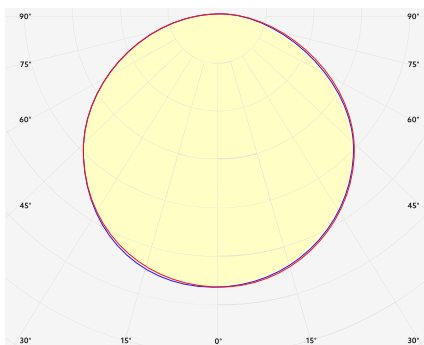

PHOTOMETRICS

Possible allowed deviation of optical and electrical values are $\pm 15\%$. Allowed measurement uncertainty $\pm 7\%$.
All values in datasheet are for reference only and customers should take these values on their own risk. HOLECTRON reserves the right for changes without prior notice.