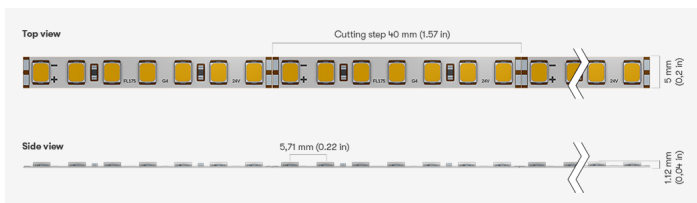

FL175/DX G4 04W 827

White LED strips

LIGHT TYPE	White
LEDs/M	175 LEDs/m
CCT	2700K
CRI	CRI 80+
COLOR CONSISTENCY	3-Step MacAdam
PHOTOMETRIC	120° beam angle
LUMINOUS FLUX	653 Lm/m (199 Lm/ft)
EFFICACY	136 Lm/W
LIFETIME	L70B50 50.000 h

CONTROL	Dimmable
----------------	----------

VOLTAGE	24 VDC
WATTAGE	4.8 W/m 1.46 W/ft

CUTTING STEP	40 mm (1.57")
MAX RUN	3.52 m (12')
PACKING	10 m, 50 m or customized length per reel
DIMENSIONS	Width: 5 mm Height: 1.62 mm (0.06")