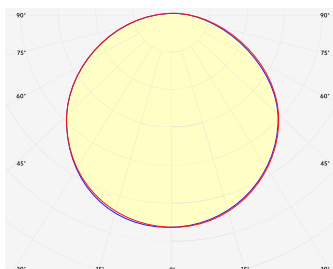

FL175/DX G4 04W 827

White LED strips

LIGHT TYPE	White
LEDs/M	175 LEDs/m
CCT	2700K
CRI	CRI 80+
COLOR CONSISTENCY	3-Step MacAdam
PHOTOMETRIC	120° beam angle
LUMINOUS FLUX	653 Lm/m (199 Lm/ft)
EFFICACY	136 Lm/W
LIFETIME	L70B50 50.000 h

CONTROL	Dimmable
----------------	----------

VOLTAGE	24 VDC
WATTAGE	4.8 W/m 1.46 W/ft

CUTTING STEP	40 mm (1.57")
MAX RUN	3.52 m (12')
PACKING	10 m, 50 m or customized length per reel
DIMENSIONS	Width: 5 mm Height: 1.62 mm (0.06")