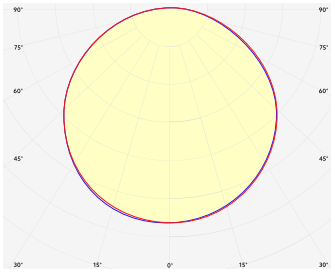

## FL-168-9/N3-830

White LED strips

Article No.: A1HBBAEXX

LIGHT TYPE	White
LEDs/M	168 LEDs/m
CCT	3000K
CRI	CRI 80+
COLOR CONSISTENCY	3-Step MacAdam
PHOTOMETRIC	120° beam angle
LUMINOUS FLUX	1470 Lm/m (448 Lm/ft)
EFFICACY	153 Lm/W
LIFETIME	L90B10 60.000 h

CONTROL	Dimmable
---------	----------

VOLTAGE	24 VDC
WATTAGE	9.6 W/m   2.93 W/ft

CUTTING STEP	41.65 mm (1.64")
MAX RUN	7 m (23')
PACKING	10 m, 50 m or customized length per reel
DIMENSIONS	Width: 8 mm Height: 1.2 mm (0.05")