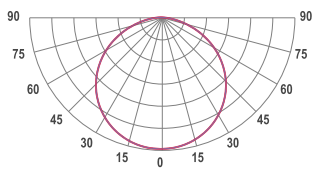

# WHITE LED STRIPS 168 LEDS/M DELTA

FL-168-9/D3-857

Product code: FL-168-9/D3-857

Article No.: A1HBGAIXX

## PHOTOMETRICS

|                      |  |
|----------------------|--|
| <b>LEDs/M</b>        | White<br>168 LEDs/m  |
| <b>SPECTRUM</b>      | 5700K<br>CRI 80+<br>3-Step MacAdam                                   |
| <b>LUMINOUS FLUX</b> | 1559 Lm/m<br>475 Lm/ft   |
| <b>EFFICACY</b>      | 162 Lm/W   |
| <b>LIFETIME</b>      | L70B50 50.000 h  |
| <b>DIMMING</b>       | Dimmable   |
| <b>ELECTRICAL</b>    | Power: 9.6 W/m   2.93 W/ft<br>24 VDC                                 |
| <b>TEMPERATURE</b>   | Tc max <75°C ( 167°F )<br>Operating: -25°C...+50°C ( -13°F...122°F ) |
| <b>DIMENSIONS</b>    | Width: 8 mm<br>Height: 2 mm (0.08")                                  |
| <b>PHOTOMETRIC</b>   | 120° beam angle  |
| <b>PACKING</b>       | 10 m, 50 m or customized length per reel                             |
| <b>OTHER</b>         | Cutting step: 41.65 mm (1.64")<br>Max run: 6 m (20')                 |