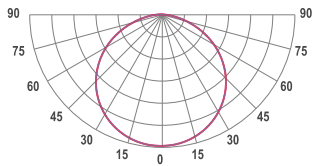

# WHITE LED STRIPS 168 LEDS/M DELTA

FL-168-9/D3-850

Product code: FL-168-9/D3-850

Article No.: A1HBGAHXX

## PHOTOMETRICS

<b>LEDs/M</b>	White 168 LEDs/m
<b>SPECTRUM</b>	5000K CRI 80+ 3-Step MacAdam
<b>LUMINOUS FLUX</b>	1559 Lm/m 475 Lm/ft
<b>EFFICACY</b>	162 Lm/W
<b>LIFETIME</b>	L70B50 50.000 h
<b>DIMMING</b>	Dimmable
<b>ELECTRICAL</b>	Power: 9.6 W/m   2.93 W/ft 24 VDC
<b>TEMPERATURE</b>	Tc max <75°C ( 167°F ) Operating: -25°C...+50°C ( -13°F...122°F )
<b>DIMENSIONS</b>	Width: 8 mm Height: 2 mm (0.08")
<b>PHOTOMETRIC</b>	120° beam angle
<b>PACKING</b>	10 m, 50 m or customized length per reel
<b>OTHER</b>	Cutting step: 41.65 mm ( 1.64" ) Max run: 6 m ( 20' )