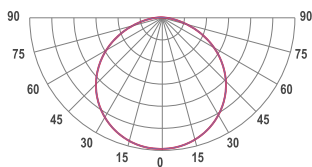

WHITE LED STRIPS 168 LEDS/M DELTA

FL-168-9/D3-840

Product code: FL-168-9/D3-840

Article No.: A1HBGAGXX

PHOTOMETRICS

LEDs/M	White 168 LEDs/m
SPECTRUM	4000K CRI 80+ 3-Step MacAdam
LUMINOUS FLUX	1483 Lm/m 452 Lm/ft
EFFICACY	154 Lm/W
LIFETIME	L70B50 50.000 h
DIMMING	Dimmable
ELECTRICAL	Power: 9.6 W/m 2.93 W/ft 24 VDC
TEMPERATURE	Tc max <75°C (167°F) Operating: -25°C...+50°C (-13°F...122°F)
DIMENSIONS	Width: 8 mm Height: 2 mm (0.08")
PHOTOMETRIC	120° beam angle
PACKING	10 m, 50 m or customized length per reel
OTHER	Cutting step: 41.65 mm (1.64") Max run: 6 m (20')