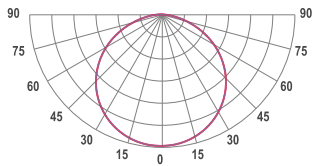

WHITE LED STRIPS 168 LEDS/M DELTA

FL-168-9/D3-835

Product code: FL-168-9/D3-835

Article No.: A1HBGAFXX

PHOTOMETRICS

LEDs/M	White 168 LEDs/m
SPECTRUM	3500K CRI 80+ 3-Step MacAdam
LUMINOUS FLUX	1407 Lm/m 429 Lm/ft
EFFICACY	147 Lm/W
LIFETIME	L70B50 50.000 h
DIMMING	Dimmable
ELECTRICAL	Power: 9.6 W/m 2.93 W/ft 24 VDC
TEMPERATURE	Tc max <75°C (167°F) Operating: -25°C...+50°C (-13°F...122°F)
DIMENSIONS	Width: 8 mm Height: 2 mm (0.08")
PHOTOMETRIC	120° beam angle
PACKING	10 m, 50 m or customized length per reel
OTHER	Cutting step: 41.65 mm (1.64") Max run: 6 m (20')