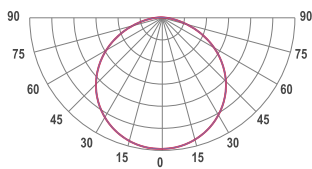

WHITE LED STRIPS 168 LEDS/M DELTA

FL-168-9/D3-830

Product code: FL-168-9/D3-830

Article No.: A1HBGAEXX

PHOTOMETRICS

LEDs/M	White 168 LEDs/m
SPECTRUM	3000K CRI 80+ 3-Step MacAdam
LUMINOUS FLUX	1331 Lm/m 406 Lm/ft
EFFICACY	139 Lm/W
LIFETIME	L70B50 50.000 h
DIMMING	Dimmable
ELECTRICAL	Power: 9.6 W/m 2.93 W/ft 24 VDC
TEMPERATURE	Tc max <75°C (167°F) Operating: -25°C...+50°C (-13°F...122°F)
DIMENSIONS	Width: 8 mm Height: 2 mm (0.08")
PHOTOMETRIC	120° beam angle
PACKING	10 m, 50 m or customized length per reel
OTHER	Cutting step: 41.65 mm (1.64") Max run: 6 m (20')