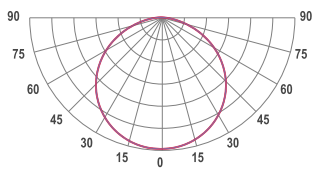

WHITE LED STRIPS 168 LEDS/M DELTA

FL-168-9/D3-827

Product code: FL-168-9/D3-827

Article No.: A1HBGADXX

PHOTOMETRICS

| | |
|----------------------|--|
| LEDs/M | White 168 LEDs/m |
| SPECTRUM | 2700K CRI 80+ 3-Step MacAdam |
| LUMINOUS FLUX | 1254 Lm/m 382 Lm/ft |
| EFFICACY | 131 Lm/W |
| LIFETIME | L70B50 50.000 h |
| DIMMING | Dimmable |
| ELECTRICAL | Power: 9.6 W/m 2.93 W/ft 24 VDC |
| TEMPERATURE | Tc max <75°C (167°F) Operating: -25°C...+50°C (-13°F...122°F) |
| DIMENSIONS | Width: 8 mm Height: 2 mm (0.08") |
| PHOTOMETRIC | 120° beam angle |
| PACKING | 10 m, 50 m or customized length per reel |
| OTHER | Cutting step: 41.65 mm (1.64") Max run: 6 m (20') |