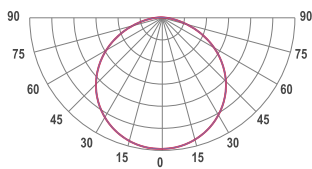

WHITE LED STRIPS 168 LEDS/M DELTA

FL-168-9/D3-822

Product code: FL-168-9/D3-822

Article No.: A1HBGABXX

PHOTOMETRICS

LEDs/M	White 168 LEDs/m
SPECTRUM	2200K CRI 80+ 3-Step MacAdam
LUMINOUS FLUX	1254 Lm/m 382 Lm/ft
EFFICACY	131 Lm/W
LIFETIME	L70B50 50.000 h
DIMMING	Dimmable
ELECTRICAL	Power: 9.6 W/m 2.93 W/ft 24 VDC
TEMPERATURE	Tc max <75°C (167°F) Operating: -25°C...+50°C (-13°F...122°F)
DIMENSIONS	Width: 8 mm Height: 2 mm (0.08")
PHOTOMETRIC	120° beam angle
PACKING	10 m, 50 m or customized length per reel
OTHER	Cutting step: 41.65 mm (1.64") Max run: 6 m (20')