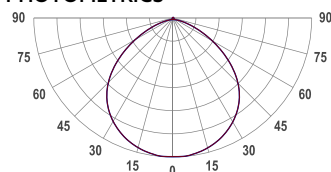

PHOTOMETRICS