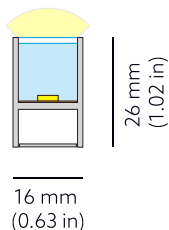

TECHNICAL DRAWING

SPECTRUM	3-Step MacAdam
COVER	Opal
LUMINOUS FLUX*	Luminaire: 143 lm Light source: 316 lm Per meter/feet: Red: 29 Lm/m 9 Lm/ft Green: 94 Lm/m 29 Lm/ft Blue: 19 Lm/m 6 Lm/ft
EFFICACY	Luminaire: 20 lm/W Light source: 44 lm/W
LIFETIME	L90B10 60.000h
HOUSING	Aluminum, polyurethane
ELECTRICAL	Power per meter/feet: 7.2 W/m Voltage: 24 VDC
TEMPERATURE	Tc max <75°C (167°F) Operating: -25°C...+50°C (-13°F...122°F)
OTHER DETAILS	IP67 protection Dimmable Install in well-ventilated areas only
DIMENSIONS	Width: 16 mm (0.63") Height: 26 mm (1.02") Length: 1003 mm 3.3'