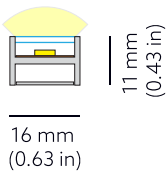

SPECTRUM	3-Step MacAdam
COVER	Clear
LUMINOUS FLUX*	Luminaire: 422 lm Light source : 480 lm Per meter/feet: Red: 92 Lm/m 28 Lm/ft Green: 270 Lm/m 82 Lm/ft Blue: 61 Lm/m 18 Lm/ft
EFFICACY	Luminaire: 37 lm/W Light source: 42 lm/W
LIFETIME	L90B10 60.000h
HOUSING	Aluminum, plastic
ELECTRICAL	Power per meter/feet: 11.52 W/m Voltage: 24 VDC
OTHER DETAILS	IP40 ingress protection Dimmable
DIMENSIONS	Width: 16 mm (0.63") Height: 11 mm (0.43") Lenght: 1003 mm 3.3'